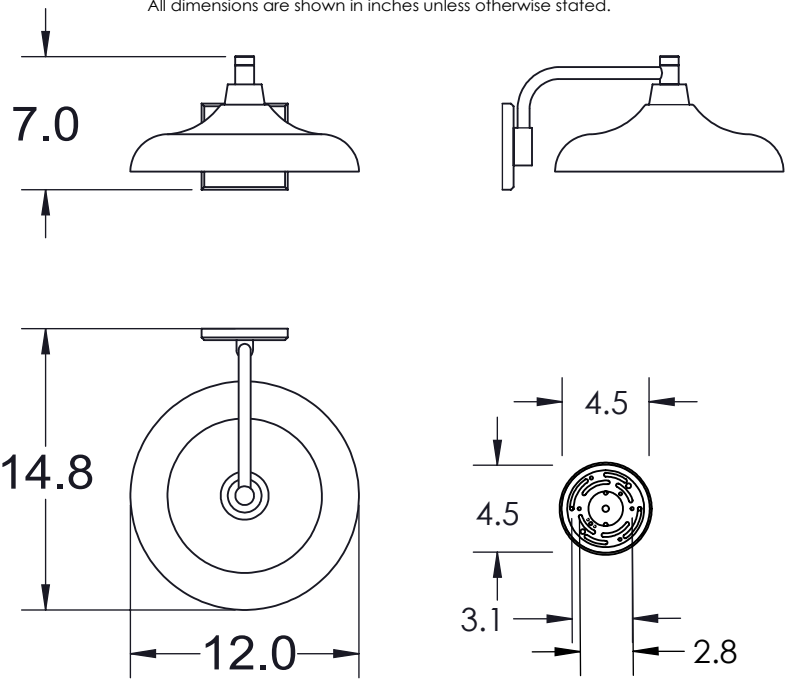

All dimensions are shown in inches unless otherwise stated.

Mounting Method: J-Box Wall Mount

PRODUCT DESCRIPTION

A timeless vintage look makes the Ranch Sconce suit many of today's most popular architectural styles. AC LED lamping minimizes energy consumption and fixture maintenance. Choose from three AAMA 2604-rated all-climate finishes.

Finish Options: **AG** **SB** **TB**

Glass Types: **F**

Suspension Method: Wall Mount

Weight(lbs.): 5

UL Rating: Wet

Top Diffuser: Closed

Bottom Diffuser: Closed Glass

Light Source: LED