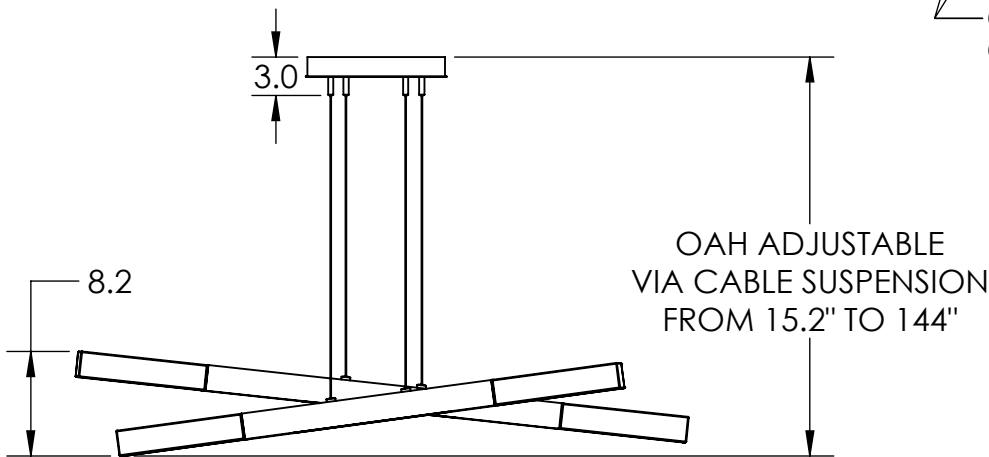

Collection: AXIS

Product #: PLB0060-2T

QTY: 4 - CLEAR TEXTURED CAST GLASS

All dimensions are shown in inches unless otherwise stated.
Visit hammertonstudio.com for product options.

8/17/2020 (A)

Mounting Packet: T	Weight(lbs.): 33	Electrical Type:LED	CCT:2700 K OR 3000 K	Canopy Mounting Detail	
UL Location: DRY		Elec. Qty: 12	Wattage: 32	Voltage: 120	<p>11.0</p> <p>9.0</p> <p>2.8 3.5</p> <p>MOUNTS TO J-BOX AND CEILING</p>
Finish: SEE WEB SITE FOR OPTIONS		Source Lumens: Ambient 2160	Down: 1440		
Top Diffuser: N/A		Dimmable: Forward/Reverse Phase to 1%			
Bottom Diffuser: Frosted Acrylic		CRI: 93+	Power Factor: >0.9		
All Hammerton fixtures are handcrafted by artisans. Subtle imperfections reflect the mark of the artisan and should be expected in any handcrafted product. Dimensions may vary up to 7/8".					
© Copyright 2020. All rights in design, detail or invention of this drawing are reserved as the property of Hammerton. Any imitation or adaptation without written consent is strictly prohibited.					
Hammerton Inc. 217 Wright Brothers Dr. Salt Lake City, UT 84116 (801)973-8095					