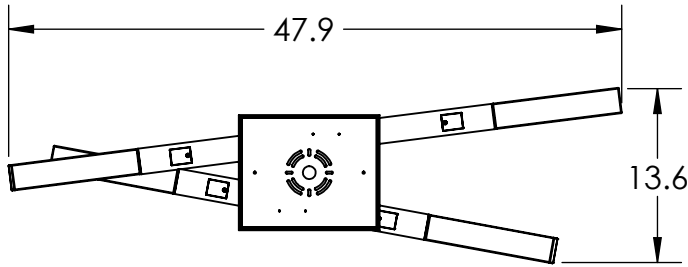

Collection: AXIS

Product #: PLB0060-2T

QTY: 4 - CLEAR TEXTURED CAST GLASS

All dimensions are shown in inches unless otherwise stated.
Visit hammertonstudio.com for product options.

8/17/2020 (A)

Mounting Packet: T	Weight(lbs.): 33	Electrical Type:LED	CCT:2700 K OR 3000 K	Canopy Mounting Detail	
UL Location: DRY		Elec. Qty: 12	Wattage: 32	Voltage: 120	<p>11.0</p> <p>9.0</p> <p>2.8 3.5</p> <p>MOUNTS TO J-BOX AND CEILING</p>
Finish: SEE WEB SITE FOR OPTIONS		Source Lumens: Ambient 2160	Down: 1440		
Top Diffuser: N/A		Dimmable: Forward/Reverse Phase to 1%			
Bottom Diffuser: Frosted Acrylic		CRI: 93+	Power Factor: >0.9		
All Hammerton fixtures are handcrafted by artisans. Subtle imperfections reflect the mark of the artisan and should be expected in any handcrafted product. Dimensions may vary up to 7/8".					
© Copyright 2020. All rights in design, detail or invention of this drawing are reserved as the property of Hammerton. Any imitation or adaptation without written consent is strictly prohibited.					
Hammerton Inc. 217 Wright Brothers Dr. Salt Lake City, UT 84116 (801)973-8095					