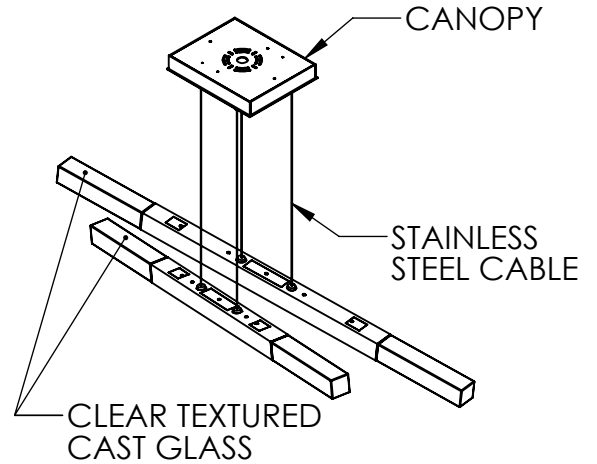

Collection: AXIS

Product #: PLB0060-2T

QTY: 4 - CLEAR TEXTURED CAST GLASS

All dimensions are shown in inches unless otherwise stated.
Visit hammertonstudio.com for product options.

8/17/2020 (A)

Mounting Packet: T	Weight(lbs.): 33	Electrical Type:LED	CCT:2700 K OR 3000 K	Canopy Mounting Detail	
UL Location: DRY		Elec. Qty: 12	Wattage: 32	Voltage: 120	<p>11.0</p> <p>9.0</p> <p>2.8 3.5</p> <p>MOUNTS TO J-BOX AND CEILING</p>
Finish: SEE WEB SITE FOR OPTIONS		Source Lumens: Ambient 2160	Down: 1440		
Top Diffuser: N/A		Dimmable: Forward/Reverse Phase to 1%			
Bottom Diffuser: Frosted Acrylic		CRI: 93+	Power Factor: >0.9		
All Hammerton fixtures are handcrafted by artisans. Subtle imperfections reflect the mark of the artisan and should be expected in any handcrafted product. Dimensions may vary up to 7/8".					
© Copyright 2020. All rights in design, detail or invention of this drawing are reserved as the property of Hammerton. Any imitation or adaptation without written consent is strictly prohibited.					
Hammerton Inc. 217 Wright Brothers Dr. Salt Lake City, UT 84116 (801)973-8095					