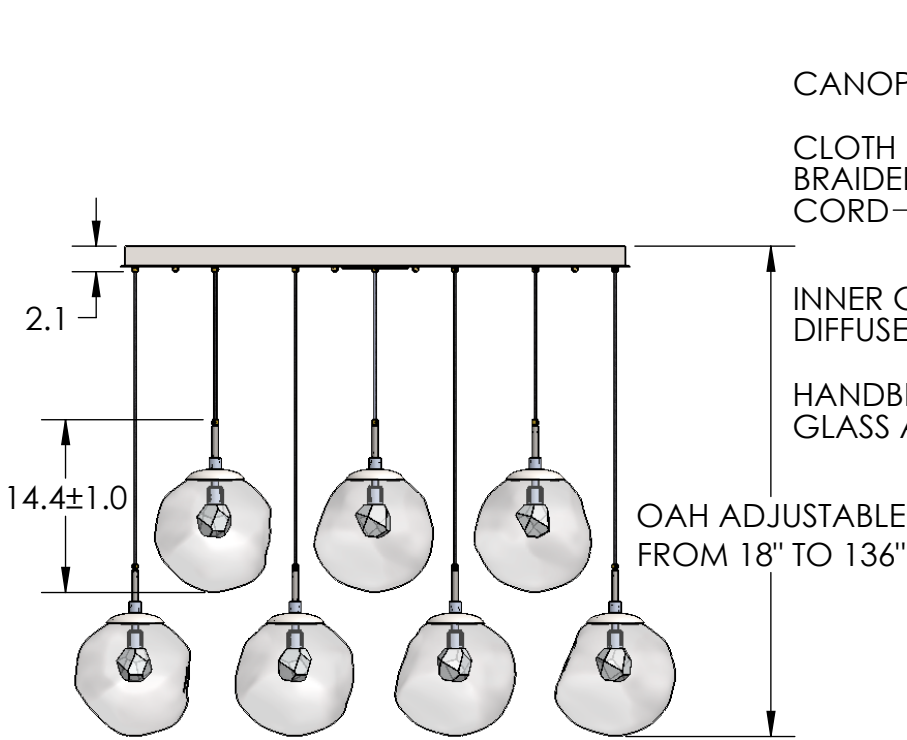

Collection: ASTER (NEBULA)

Product #: PLB0066-07-L1

INNER GLASS DIFFUSER OPTIONS QTY: 7

Floret
HAND-FORMED GLASS

Geo
CAST GLASS

Zircon
CAST GLASS

HANDBLOWN GLASS DIMENSIONS MAY VARY ± 1"

All dimensions are shown in inches unless otherwise stated. Visit hammertonstudio.com for product options.

2/7/2020 (A)

Mounting Packet: R	Weight(lbs.):81	Electrical Type: LED	CCT: 2700 K
UL Location: DRY	Elec. Qty: 7	Wattage: 37	Voltage: 120
Finish: SEE WEBSITE FOR OPTIONS	Source Lumens: Ambient:2380	Down:0	
Top Diffuser: N/A	Dimmable: Forward/Reverse Phase To 1%		
Bottom Diffuser: CLOSED GLASS	CRI: 93+	Power Factor: >0.9	

Canopy Mounting Detail

All fixtures created by Hammerton are handcrafted by artisans. Dimensions may vary up to 7/8".

© Copyright 2020. All rights in design, detail or invention of this drawing are reserved as the property of Hammerton. Any imitation or adaptation without written consent is strictly prohibited.