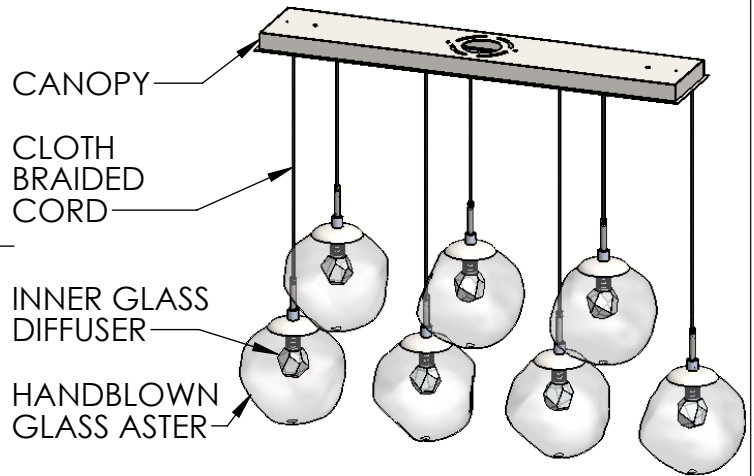

Collection: ASTER (NEBULA)

Product #: PLB0066-07-L1

INNER GLASS DIFFUSER OPTIONS QTY: 7

Floret
HAND-FORMED GLASS

Geo
CAST GLASS

Zircon
CAST GLASS

HANDBLOWN GLASS DIMENSIONS MAY VARY ± 1"

All dimensions are shown in inches unless otherwise stated. Visit hammertonstudio.com for product options.

2/7/2020 (A)

Mounting Packet: R	Weight(lbs.):81	Electrical Type: LED	CCT: 2700 K
UL Location: DRY	Elec. Qty: 7	Wattage: 37	Voltage: 120
Finish: SEE WEBSITE FOR OPTIONS	Source Lumens: Ambient:2380	Down:0	
Top Diffuser: N/A	Dimmable: Forward/Reverse Phase To 1%		
Bottom Diffuser: CLOSED GLASS	CRI: 93+	Power Factor: >0.9	

Canopy Mounting Detail

All fixtures created by Hammerton are handcrafted by artisans. Dimensions may vary up to 7/8".

© Copyright 2020. All rights in design, detail or invention of this drawing are reserved as the property of Hammerton. Any imitation or adaptation without written consent is strictly prohibited.