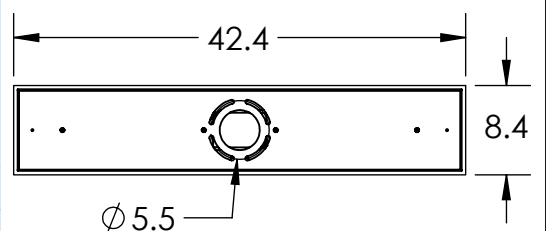

Collection: ASTER (NEBULA)

Product #: PLB0066-07-L1

INNER GLASS DIFFUSER OPTIONS QTY: 7

Floret
HAND-FORMED GLASS

Geo
CAST GLASS

Zircon
CAST GLASS

HANDBLOWN GLASS DIMENSIONS MAY VARY ± 1"

All dimensions are shown in inches unless otherwise stated. Visit hammertonstudio.com for product options.

2/7/2020 (A)

Mounting Packet: R	Weight(lbs.):81	Electrical Type: LED	CCT: 2700 K
UL Location: DRY	Elec. Qty: 7	Wattage: 37	Voltage: 120
Finish: SEE WEBSITE FOR OPTIONS	Source Lumens: Ambient:2380	Down:0	
Top Diffuser: N/A	Dimmable: Forward/Reverse Phase To 1%		
Bottom Diffuser: CLOSED GLASS	CRI: 93+	Power Factor: >0.9	

Canopy Mounting Detail

All fixtures created by Hammerton are handcrafted by artisans. Dimensions may vary up to 7/8".

© Copyright 2020. All rights in design, detail or invention of this drawing are reserved as the property of Hammerton. Any imitation or adaptation without written consent is strictly prohibited.