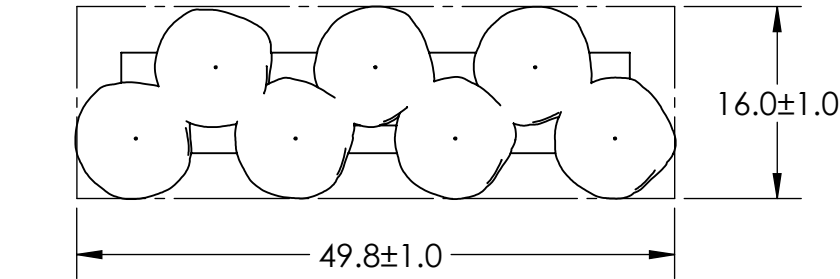

Collection: ASTER (NEBULA)

Product #: PLB0066-07-L1

INNER GLASS DIFFUSER OPTIONS QTY: 7

Floret
HAND-FORMED GLASS

Geo
CAST GLASS

Zircon
CAST GLASS

HANDBLOWN GLASS DIMENSIONS MAY VARY ± 1"

All dimensions are shown in inches unless otherwise stated. Visit hammertonstudio.com for product options.

2/7/2020 (A)

Mounting Packet: R	Weight(lbs.):81	Electrical Type: LED	CCT: 2700 K
UL Location: DRY	Elec. Qty: 7	Wattage: 37	Voltage: 120
Finish: SEE WEBSITE FOR OPTIONS	Source Lumens: Ambient:2380	Down:0	
Top Diffuser: N/A	Dimmable: Forward/Reverse Phase To 1%		
Bottom Diffuser: CLOSED GLASS	CRI: 93+	Power Factor: >0.9	

Canopy Mounting Detail

All fixtures created by Hammerton are handcrafted by artisans. Dimensions may vary up to 7/8".

© Copyright 2020. All rights in design, detail or invention of this drawing are reserved as the property of Hammerton. Any imitation or adaptation without written consent is strictly prohibited.