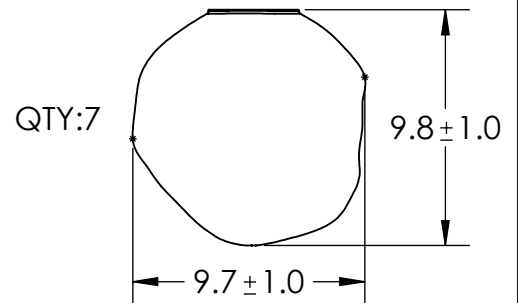

Collection: ASTER (NEBULA)

Product #: PLB0066-07-L1

INNER GLASS DIFFUSER OPTIONS QTY: 7

Floret
HAND-FORMED GLASS

Geo
CAST GLASS

Zircon
CAST GLASS

HANDBLOWN GLASS DIMENSIONS MAY VARY ± 1"

All dimensions are shown in inches unless otherwise stated. Visit hammertonstudio.com for product options.

2/7/2020 (A)

Mounting Packet: R	Weight(lbs.):81	Electrical Type: LED	CCT: 2700 K
UL Location: DRY	Elec. Qty: 7	Wattage: 37	Voltage: 120
Finish: SEE WEBSITE FOR OPTIONS	Source Lumens: Ambient:2380	Down:0	
Top Diffuser: N/A	Dimmable: Forward/Reverse Phase To 1%		
Bottom Diffuser: CLOSED GLASS	CRI: 93+	Power Factor: >0.9	

Canopy Mounting Detail

All fixtures created by Hammerton are handcrafted by artisans. Dimensions may vary up to 7/8".

© Copyright 2020. All rights in design, detail or invention of this drawing are reserved as the property of Hammerton. Any imitation or adaptation without written consent is strictly prohibited.