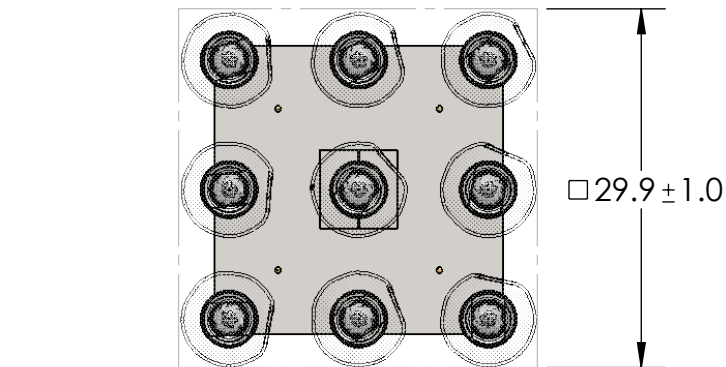

Collection: METEO (NEBULA)

Product #: CHB0067-09

INNER GLASS DIFFUSER OPTIONS QTY: 9

	Floret HAND-FORMED GLASS
	Geo CAST GLASS
	Zircon CAST GLASS

All dimensions are shown in inches unless otherwise stated. Visit hammertonstudio.com for product options.

2/13/2020 (A)

Mounting Packet: R	Weight (lbs.): 100	Electrical Type: LED	CCT: 2700 K
UL Location: DRY		Elec. Qty: 9	Wattage: 47 Voltage: 120
Finish: SEE WEBSITE FOR OPTIONS		Source Lumens: Ambient: 3060	Down: 0
Top Diffuser: N/A		Dimmable: Forward/Reverse Phase To 1%	
Bottom Diffuser: CLOSED GLASS		CRI: 93+	Power Factor: >0.9

All fixtures created by Hammerton are handcrafted by artisans. Dimensions may vary up to 7/8".

© Copyright 2020. All rights in design, detail or invention of this drawing are reserved as the property of Hammerton. Any imitation or adaptation without written consent is strictly prohibited.

Canopy Mounting Detail

MOUNTS TO BUILDING STRUCTURE