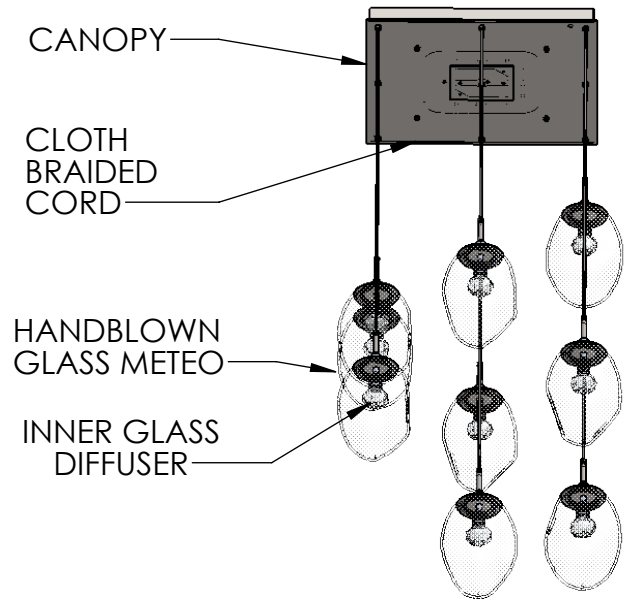

Collection: METEO (NEBULA)

Product #: CHB0067-09

INNER GLASS DIFFUSER OPTIONS QTY: 9

	Floret HAND-FORMED GLASS
	Geo CAST GLASS
	Zircon CAST GLASS

All dimensions are shown in inches unless otherwise stated. Visit hammertonstudio.com for product options.

2/13/2020 (A)

Mounting Packet: R	Weight (lbs.): 100	Electrical Type: LED	CCT: 2700 K
UL Location: DRY		Elec. Qty: 9	Wattage: 47 Voltage: 120
Finish: SEE WEBSITE FOR OPTIONS		Source Lumens: Ambient: 3060	Down: 0
Top Diffuser: N/A		Dimmable: Forward/Reverse Phase To 1%	
Bottom Diffuser: CLOSED GLASS		CRI: 93+	Power Factor: >0.9

All fixtures created by Hammerton are handcrafted by artisans. Dimensions may vary up to 7/8".

© Copyright 2020. All rights in design, detail or invention of this drawing are reserved as the property of Hammerton. Any imitation or adaptation without written consent is strictly prohibited.

Canopy Mounting Detail

MOUNTS TO BUILDING STRUCTURE