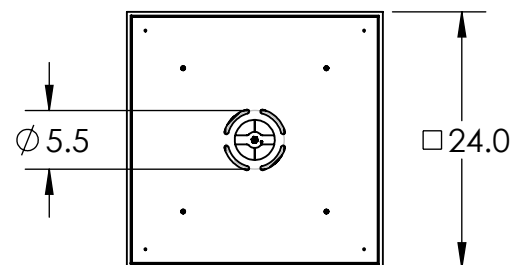

Canopy Mounting Detail

MOUNTS TO BUILDING STRUCTURE