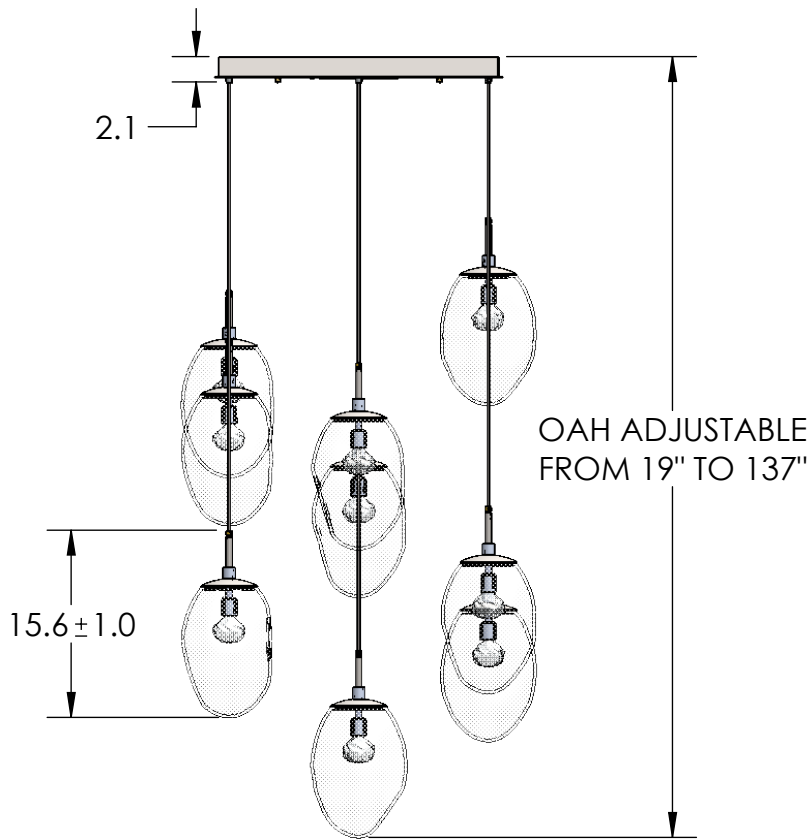

Collection: METEO (NEBULA)

Product #: CHB0067-09

INNER GLASS DIFFUSER OPTIONS QTY: 9

	Floret HAND-FORMED GLASS
	Geo CAST GLASS
	Zircon CAST GLASS

All dimensions are shown in inches unless otherwise stated. Visit hammertonstudio.com for product options.

2/13/2020 (A)

Mounting Packet: R	Weight (lbs.): 100	Electrical Type: LED	CCT: 2700 K
UL Location: DRY		Elec. Qty: 9	Wattage: 47 Voltage: 120
Finish: SEE WEBSITE FOR OPTIONS		Source Lumens: Ambient: 3060	Down: 0
Top Diffuser: N/A		Dimmable: Forward/Reverse Phase To 1%	
Bottom Diffuser: CLOSED GLASS		CRI: 93+	Power Factor: >0.9

All fixtures created by Hammerton are handcrafted by artisans. Dimensions may vary up to 7/8".

© Copyright 2020. All rights in design, detail or invention of this drawing are reserved as the property of Hammerton. Any imitation or adaptation without written consent is strictly prohibited.

Canopy Mounting Detail

MOUNTS TO BUILDING STRUCTURE