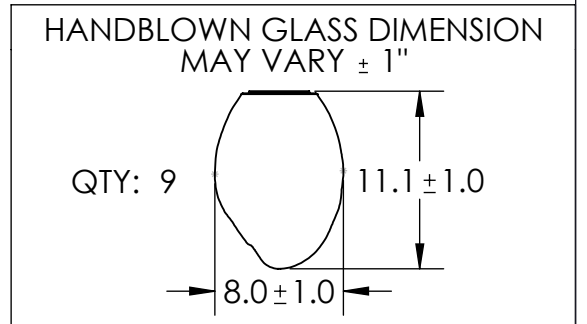

Collection: METEO (NEBULA)

Product #: CHB0067-09

INNER GLASS DIFFUSER OPTIONS QTY: 9

	Floret HAND-FORMED GLASS
	Geo CAST GLASS
	Zircon CAST GLASS

All dimensions are shown in inches unless otherwise stated. Visit hammertonstudio.com for product options.

2/13/2020 (A)

Mounting Packet: R	Weight (lbs.): 100	Electrical Type: LED	CCT: 2700 K
UL Location: DRY		Elec. Qty: 9	Wattage: 47 Voltage: 120
Finish: SEE WEBSITE FOR OPTIONS		Source Lumens: Ambient: 3060	Down: 0
Top Diffuser: N/A		Dimmable: Forward/Reverse Phase To 1%	
Bottom Diffuser: CLOSED GLASS		CRI: 93+	Power Factor: >0.9

All fixtures created by Hammerton are handcrafted by artisans. Dimensions may vary up to 7/8".

© Copyright 2020. All rights in design, detail or invention of this drawing are reserved as the property of Hammerton. Any imitation or adaptation without written consent is strictly prohibited.