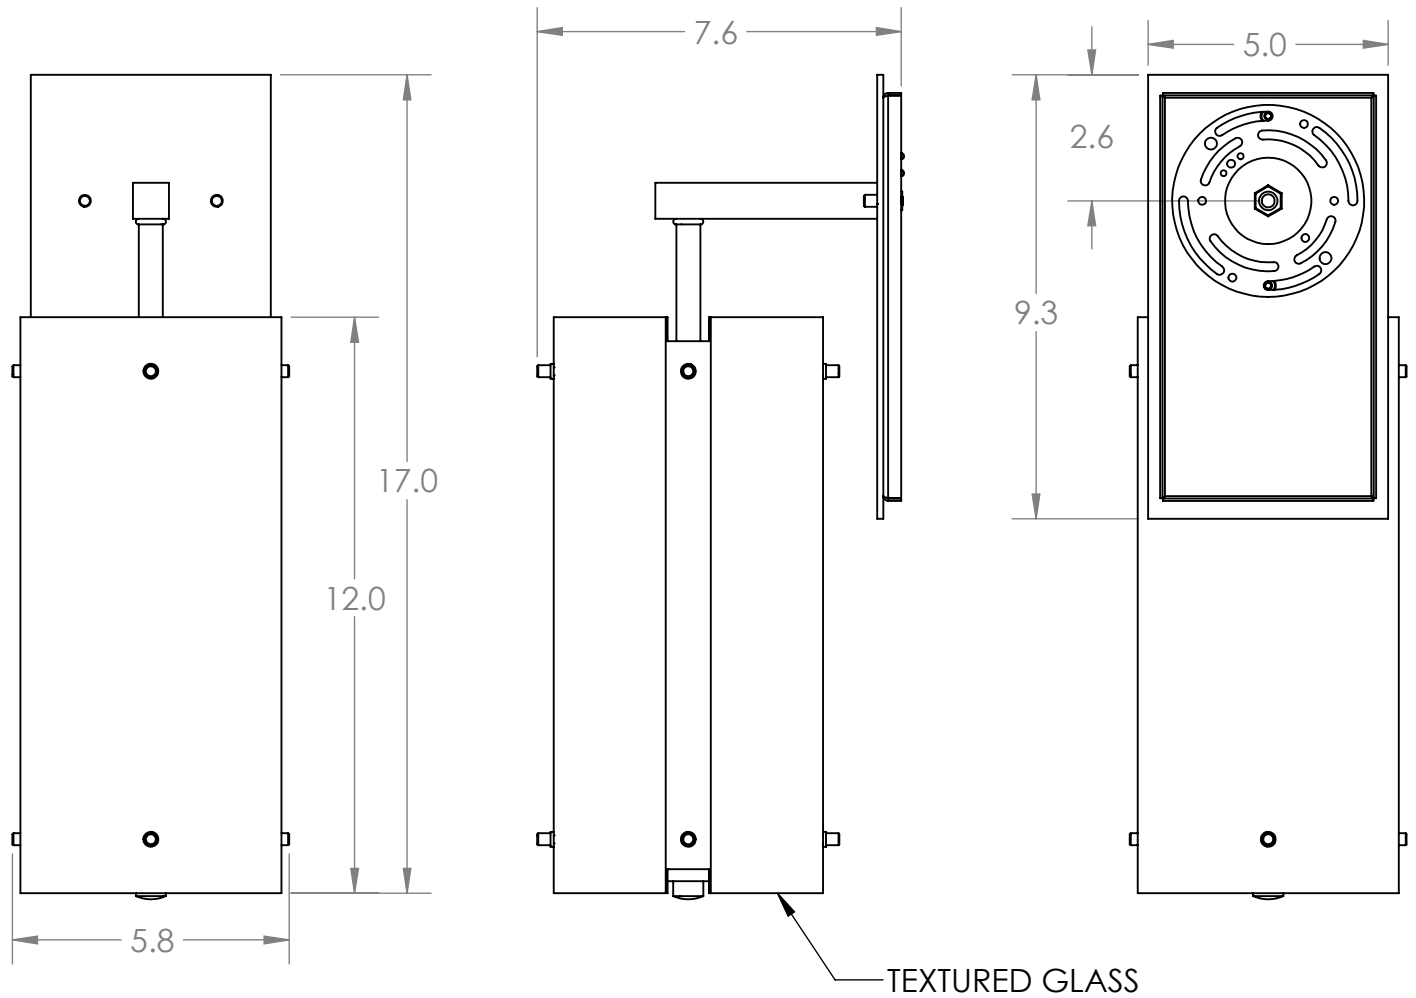

Collection: TEXTURED GLASS

Product #: IDB0044-18

ELECTRICAL OPTIONS				
Product #	Electrical Type	Bulb Type	Wattage	Socket Type
IDB0009-18-XX-X-E2	Incandescent	A19	60	Medium E26
IDB0009-18-XX-X-G2	Flourescent	CFL/LED RETRO	13	GU-24

*Bulbs Not Included*

Visit [hammertonstudio.com](http://hammertonstudio.com) for product options and specifications.

3/3/2017 (A)

Mounting Packet: U	Electrical Type: SEE TABLE
Approximate lbs.: 7	Bulb Qty: 1    Bulb Type: SEE TABLE
Finish: SEE WEB SITE FOR OPTIONS	Wattage: SEE TABLE    Voltage: 120
Top Diffuser: OPEN	Socket Type: SEE TABLE
Bottom Diffuser: FROSTED ACRYLIC	UL Location: DRY

### Mounting Detail

**MOUNTS DIRECTLY TO J-BOX**

All fixtures created by Hammerton are handcrafted by artisans. Dimensions may vary up to 7/8".

© Copyright 2016. All rights in design, detail or invention of this drawing are reserved as the property of Hammerton. Any imitation or adaptation without written consent is strictly prohibited.