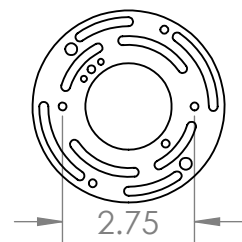

Collection: TEXTURED GLASS

Product #: IDB0044-18

ELECTRICAL OPTIONS				
Product #	Electrical Type	Bulb Type	Wattage	Socket Type
IDB0009-18-XX-X-E2	Incandescent	A19	60	Medium E26
IDB0009-18-XX-X-G2	Flourescent	CFL/LED RETRO	13	GU-24

*Bulbs Not Included*

Visit [hammertonstudio.com](http://hammertonstudio.com) for product options and specifications.

3/3/2017 (A)

Mounting Packet: U	Electrical Type: SEE TABLE
Approximate lbs.: 7	Bulb Qty: 1    Bulb Type: SEE TABLE
Finish: SEE WEB SITE FOR OPTIONS	Wattage: SEE TABLE    Voltage: 120
Top Diffuser: OPEN	Socket Type: SEE TABLE
Bottom Diffuser: FROSTED ACRYLIC	UL Location: DRY

### Mounting Detail

**MOUNTS DIRECTLY TO J-BOX**

All fixtures created by Hammerton are handcrafted by artisans. Dimensions may vary up to 7/8".

© Copyright 2016. All rights in design, detail or invention of this drawing are reserved as the property of Hammerton. Any imitation or adaptation without written consent is strictly prohibited.