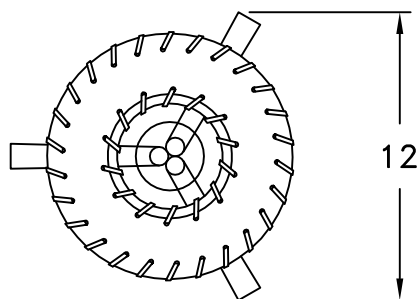

Location:

Product #: TL5018

Visit hammerton.com for product options and specifications.

<i>Mounting Style:</i>	<i>Electrical Type:</i> INCANDESCENT	<i>Mounting Detail</i>
<i>Approximate lbs.:</i> 8	<i>Bulb Qty:</i> 1 <i>Wattage:</i> 60	
<i>Finish:</i> SEE WEB SITE FOR OPTIONS	<i>Voltage:</i> 120	
<i>Top Diffuser:</i>	<i>Socket Type:</i> MEDIUM	
<i>Bottom Diffuser:</i>	<i>UL Location:</i> PORTABLE	
All fixtures created by Hammerton are handcrafted by artisans. Dimensions may vary up to 7/8".		
©Copyright 2016. All rights in design, detail or invention of this drawing are reserved as the property of Hammerton. Any imitation or adaptation without written consent is strictly prohibited.		
Hammerton Inc. · 217 Wright Brothers Dr. · Salt Lake City, UT 84116 · (801) 973-8095		