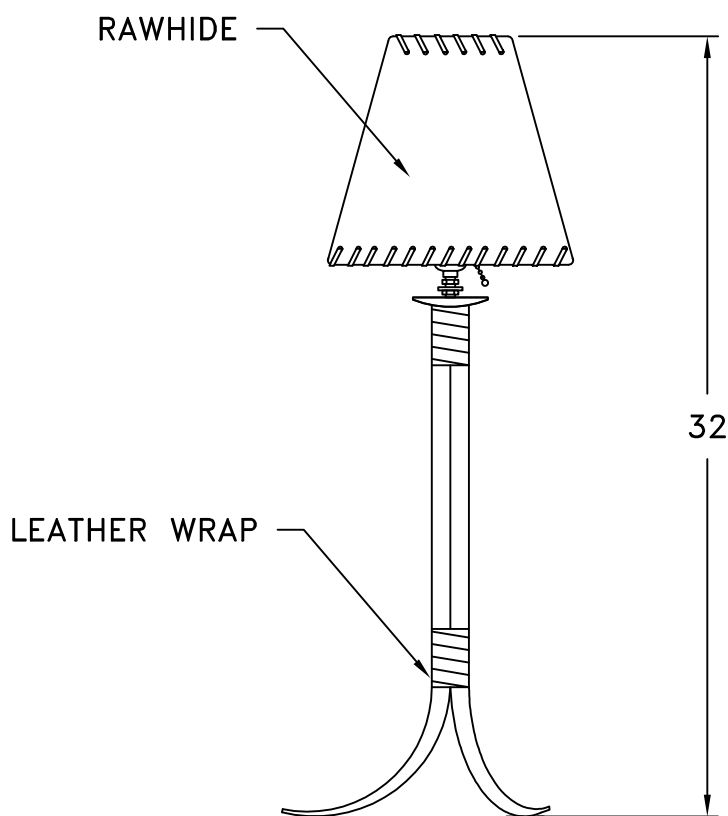

Location:

Product #: TL5018

Visit hammerton.com for product options and specifications.

<i>Mounting Style:</i>	<i>Electrical Type:</i> INCANDESCENT	<i>Mounting Detail</i>
<i>Approximate lbs.:</i> 8	<i>Bulb Qty:</i> 1 <i>Wattage:</i> 60	
<i>Finish:</i> SEE WEB SITE FOR OPTIONS	<i>Voltage:</i> 120	
<i>Top Diffuser:</i>	<i>Socket Type:</i> MEDIUM	
<i>Bottom Diffuser:</i>	<i>UL Location:</i> PORTABLE	
All fixtures created by Hammerton are handcrafted by artisans. Dimensions may vary up to 7/8".		
©Copyright 2016. All rights in design, detail or invention of this drawing are reserved as the property of Hammerton. Any imitation or adaptation without written consent is strictly prohibited.		
Hammerton Inc. · 217 Wright Brothers Dr. · Salt Lake City, UT 84116 · (801) 973-8095		