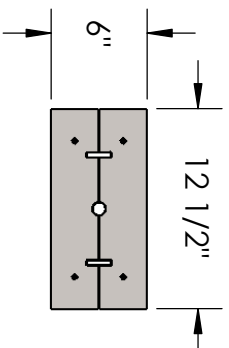

Approved By:

Product #: PL8093

Date:12/27/2017

Mounting Style: FLAT	Electrical Type: INCANDESCENT
Approximate lbs.: 85	Bulb Qty: 9 Wattage: 60
Finish:SEE WEB SITE FOR OPTIONS	Voltage:120
Top Diffuser: NONE – OPEN	Socket Type:MEDIUM
Bottom Diffuser:SAME AS LENS	UL Location: DRY