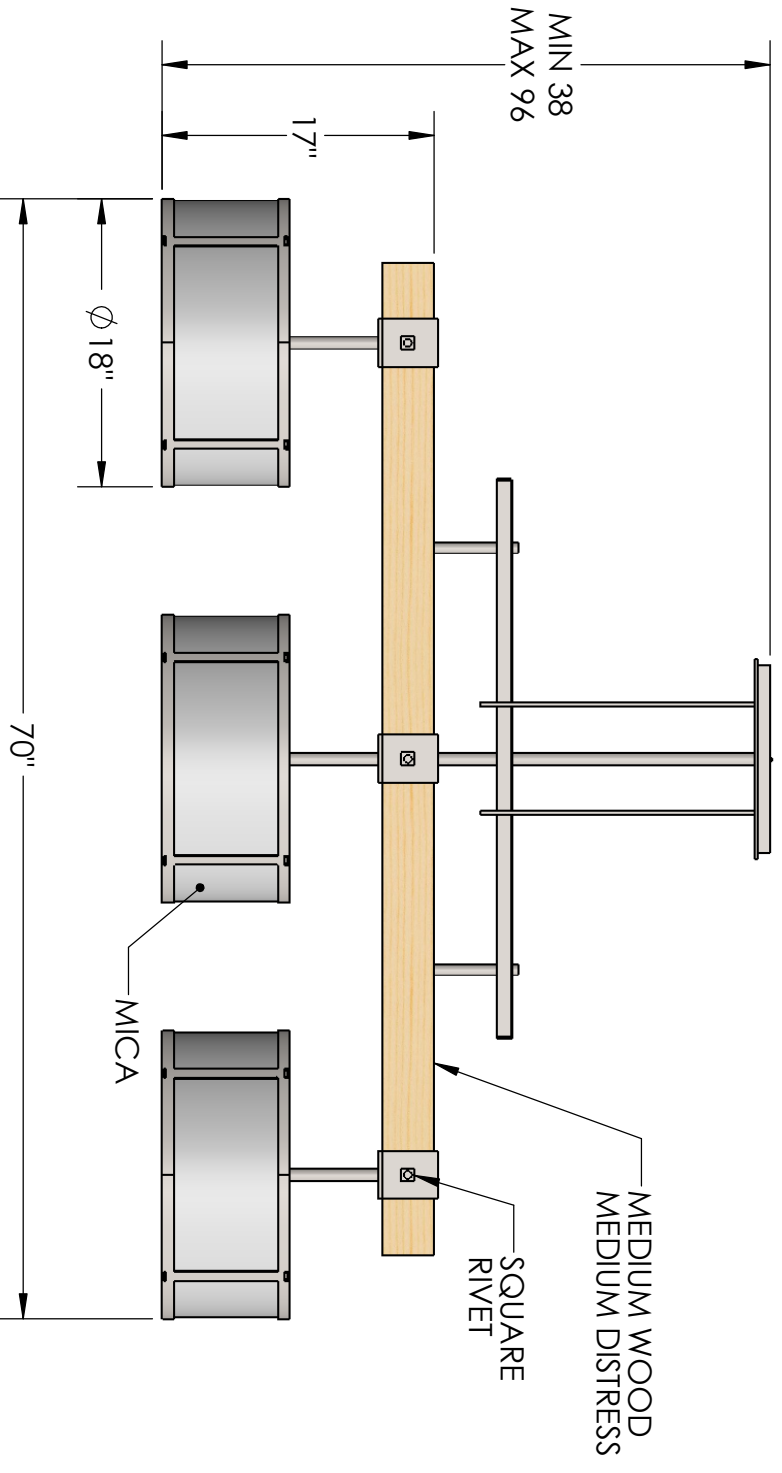

Approved By:

Product #: PL8093

Date:12/27/2017

Mounting Style: FLAT	Electrical Type: INCANDESCENT
Approximate lbs.: 85	Bulb Qty: 9 Wattage: 60
Finish:SEE WEB SITE FOR OPTIONS	Voltage:120
Top Diffuser: NONE – OPEN	Socket Type:MEDIUM
Bottom Diffuser:SAME AS LENS	UL Location: DRY

All fixtures created by Hammerton are handcrafted by artisans—dimensions may vary.

© Copyright 2018. All rights in design, detail or invention of this drawing are reserved as the property of Hammerton. Any imitation or adaptation without consent is strictly prohibited.