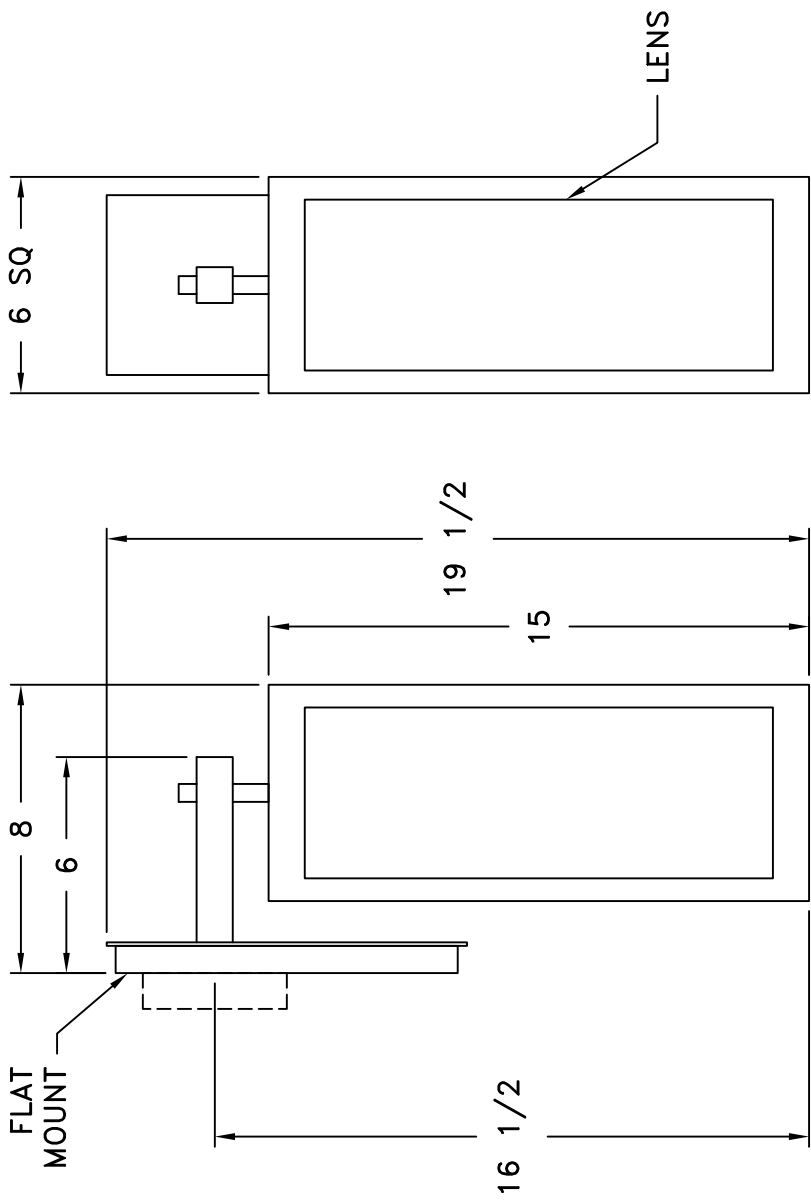

Location:

Product #: OD2211

FIXTURE CONSTRUCTED
OUT OF ALUMINUM

MOUNTING

Visit hammerton.com for product options and specifications.

Mounting Style: J	Electrical Type: INCANDESCENT
Approximate lbs.: 3	Bulb Qty: 1 Wattage: 60
Finish: SEE WEB SITE FOR OPTIONS	Voltage: 120
Top Diffuser: ALUMINUM	Socket Type: CANDELABRA
Bottom Diffuser: OPEN	UL Location: WET

Mounting Detail

CAUTION
HARDWARE PACKET "D"
MOUNTS DIRECTLY TO
J-BOX.

All fixtures created by Hammerton are handcrafted by artisans. Dimensions may vary up to 7/8".

© Copyright 2013. All rights in design, detail or invention of this drawing are reserved as the property of Hammerton. Any imitation or adaptation without written consent is strictly prohibited.