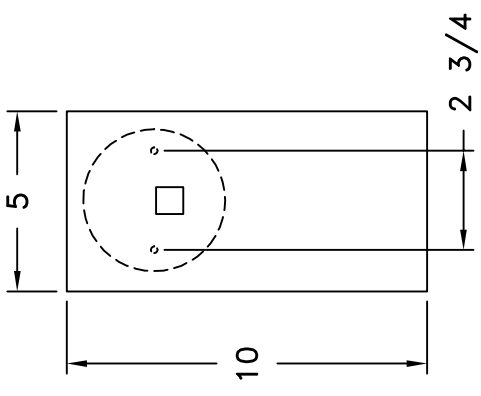

Location:

Product #: OD2211

FIXTURE CONSTRUCTED
OUT OF ALUMINUM

MOUNTING

Visit hammerton.com for product options and specifications.

Mounting Style: J	Electrical Type: INCANDESCENT
Approximate lbs.: 3	Bulb Qty: 1 Wattage: 60
Finish: SEE WEB SITE FOR OPTIONS	Voltage: 120
Top Diffuser: ALUMINUM	Socket Type: CANDELABRA
Bottom Diffuser: OPEN	UL Location: WET

Mounting Detail

CAUTION
HARDWARE PACKET "D"
MOUNTS DIRECTLY TO
J-BOX.

All fixtures created by Hammerton are handcrafted by artisans. Dimensions may vary up to 7/8".

© Copyright 2013. All rights in design, detail or invention of this drawing are reserved as the property of Hammerton. Any imitation or adaptation without written consent is strictly prohibited.