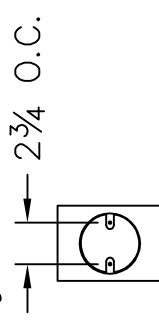

Location:

Product #: OD2211

FIXTURE CONSTRUCTED
OUT OF ALUMINUM

MOUNTING

Visit hammerton.com for product options and specifications.

Mounting Style: J	Electrical Type: INCANDESCENT
Approximate lbs.: 3	Bulb Qty: 1 Wattage: 60
Finish: SEE WEB SITE FOR OPTIONS	Voltage: 120
Top Diffuser: ALUMINUM	Socket Type: CANDELABRA
Bottom Diffuser: OPEN	UL Location: WET

Mounting Detail

CAUTION
HARDWARE PACKET "D"
MOUNTS DIRECTLY TO
J-BOX.

All fixtures created by Hammerton are handcrafted by artisans. Dimensions may vary up to 7/8".

© Copyright 2013. All rights in design, detail or invention of this drawing are reserved as the property of Hammerton. Any imitation or adaptation without written consent is strictly prohibited.