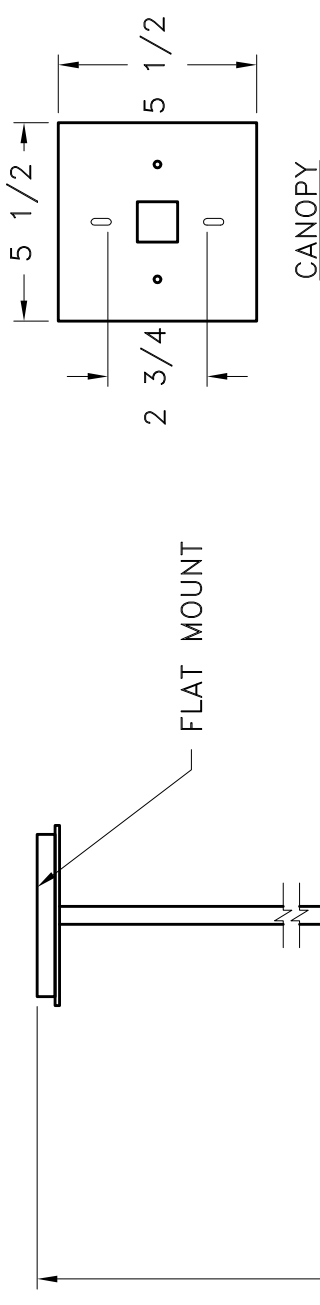

Location:

Product #: LA2184

Visit hammerton.com for product options and specifications.

Mounting Style: J	Electrical Type: INCANDESCENT	Mounting Detail
Approximate lbs.: 15	Bulb Qty: 2 Wattage: 40	→ 2 3/4 O.C.
Finish: SEE WEB SITE FOR OPTIONS	Voltage: 120	
Top Diffuser: OPEN	Socket Type: CANDELABRA	UL APPROVED J-BOX
Bottom Diffuser: OPEN	UL Location: DRY	

All fixtures created by Hammerton are handcrafted by artisans. Dimensions may vary up to 7/8".

© Copyright 2013. All rights in design, detail or invention of this drawing are reserved as the property of Hammerton. Any imitation or adaptation without written consent is strictly prohibited.