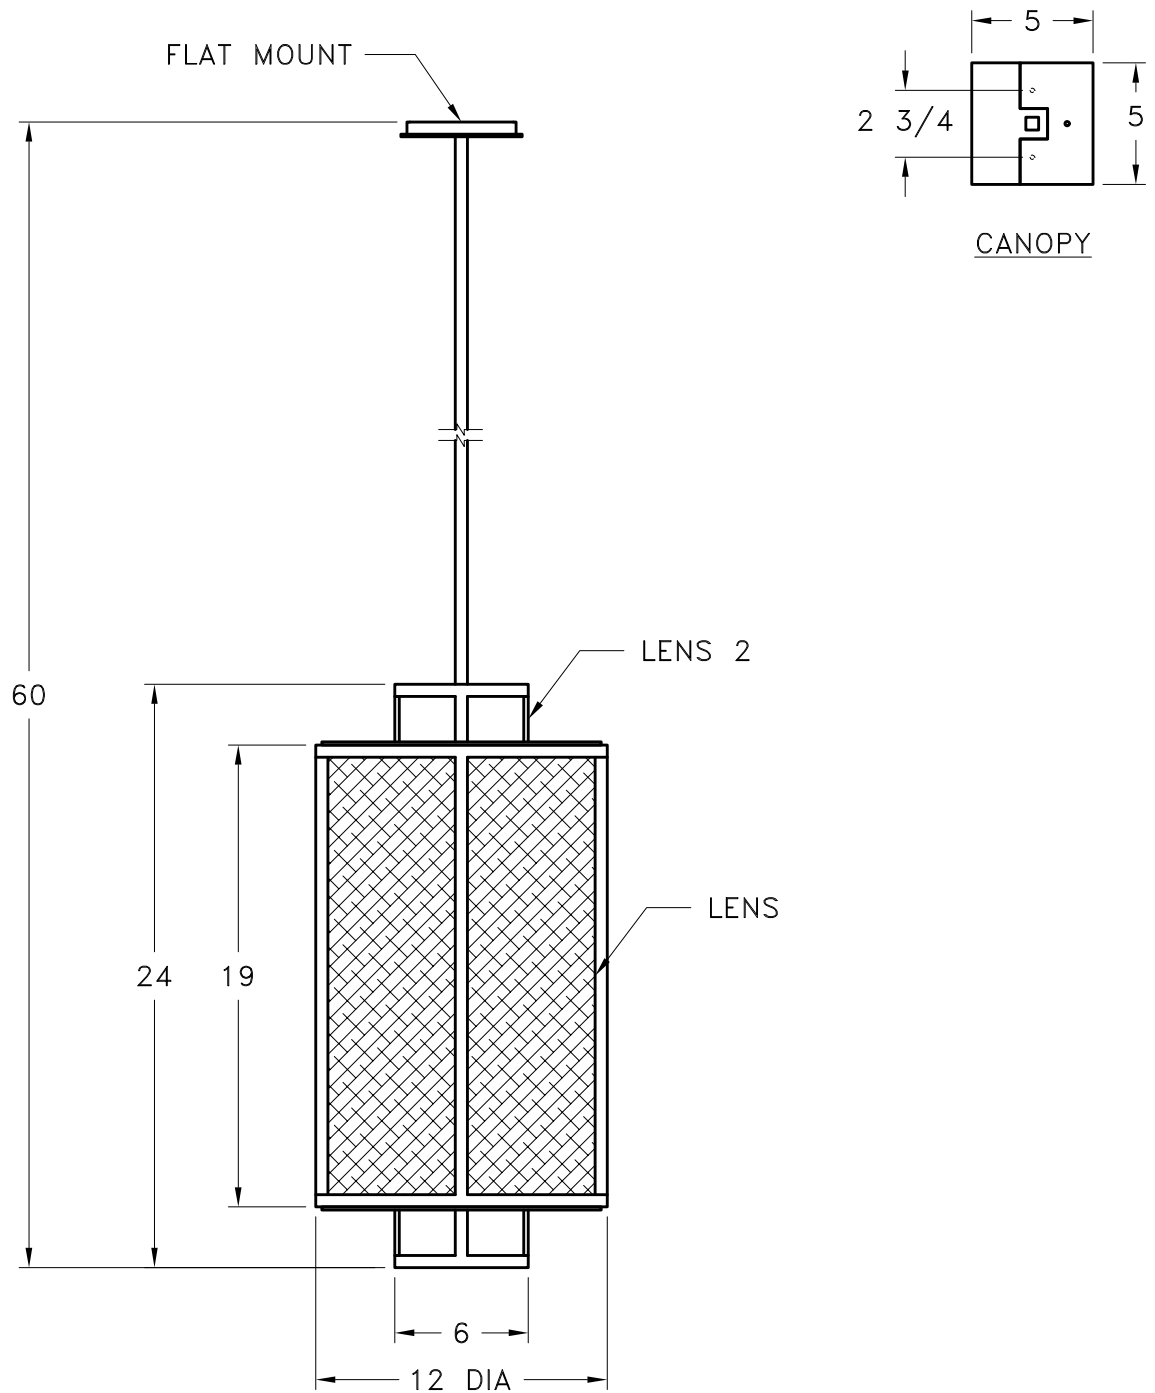

Location:

Product #: LA2116

Visit hammerton.com for product options and specifications.

Mounting Style: J	Electrical Type: INCANDESCENT	Mounting Detail
Approximate lbs.: 20	Bulb Qty: 2 Wattage: 60	<p>2 3/4 O.C.</p> <p>UL APPROVED J-BOX</p>
Finish: SEE WEB SITE FOR OPTIONS	Voltage: 120	
Top Diffuser: OPEN	Socket Type: MEDIUM	
Bottom Diffuser: OPEN	UL Location: DRY	
All fixtures created by Hammerton are handcrafted by artisans. Dimensions may vary up to 7/8".		

CAUTION
HARDWARE PACKET "J"
MOUNTS DIRECTLY TO
J-BOX.