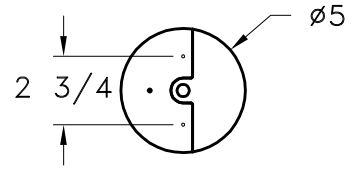

Location:

Product #: LA2112

CANOPY

Visit hammerton.com for product options and specifications.

Mounting Style: J	Electrical Type: INCANDESCENT
Approximate lbs.: 15	Bulb Qty: 2 Wattage: 40
Finish: SEE WEB SITE FOR OPTIONS	Voltage: 120
Top Diffuser: N/A	Socket Type: CANDELABRA
Bottom Diffuser: N/A	UL Location: DRY

CAUTION
HARDWARE PACKET "J"
MOUNTS DIRECTLY TO
J-BOX.

All fixtures created by Hammerton are handcrafted by artisans. Dimensions may vary up to 7/8".

©Copyright 2013. All rights in design, detail or invention of this drawing are reserved as the property of Hammerton. Any imitation or adaptation without written consent is strictly prohibited.