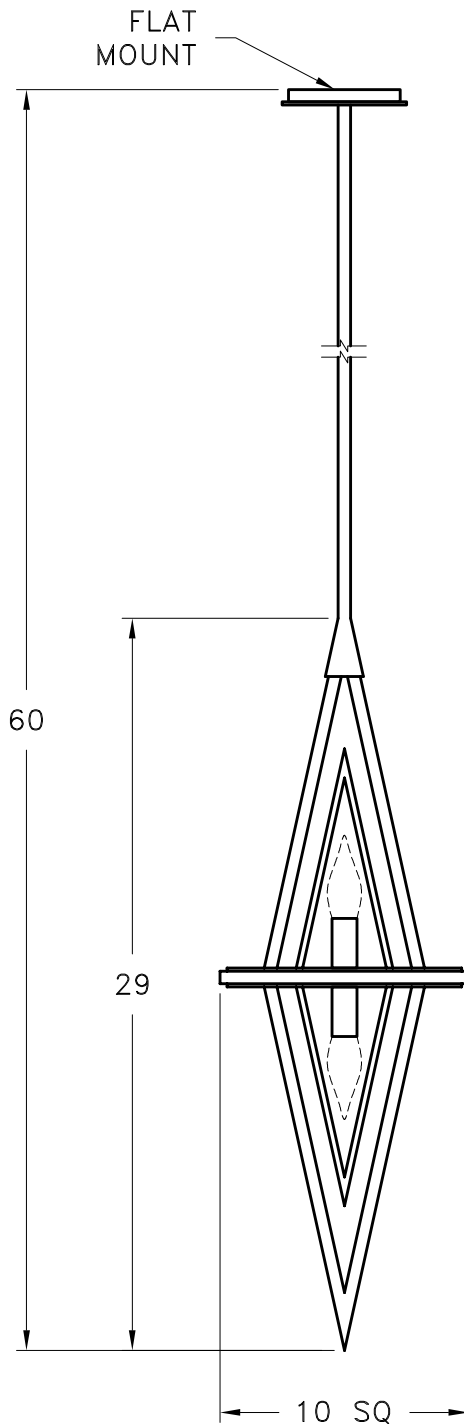

Location:

Product #: LA2112

CANOPY

Visit hammerton.com for product options and specifications.

Mounting Style: J	Electrical Type: INCANDESCENT
Approximate lbs.: 15	Bulb Qty: 2 Wattage: 40
Finish: SEE WEB SITE FOR OPTIONS	Voltage: 120
Top Diffuser: N/A	Socket Type: CANDELABRA
Bottom Diffuser: N/A	UL Location: DRY

CAUTION
HARDWARE PACKET "J"
MOUNTS DIRECTLY TO
J-BOX.

All fixtures created by Hammerton are handcrafted by artisans. Dimensions may vary up to 7/8".

©Copyright 2013. All rights in design, detail or invention of this drawing are reserved as the property of Hammerton. Any imitation or adaptation without written consent is strictly prohibited.