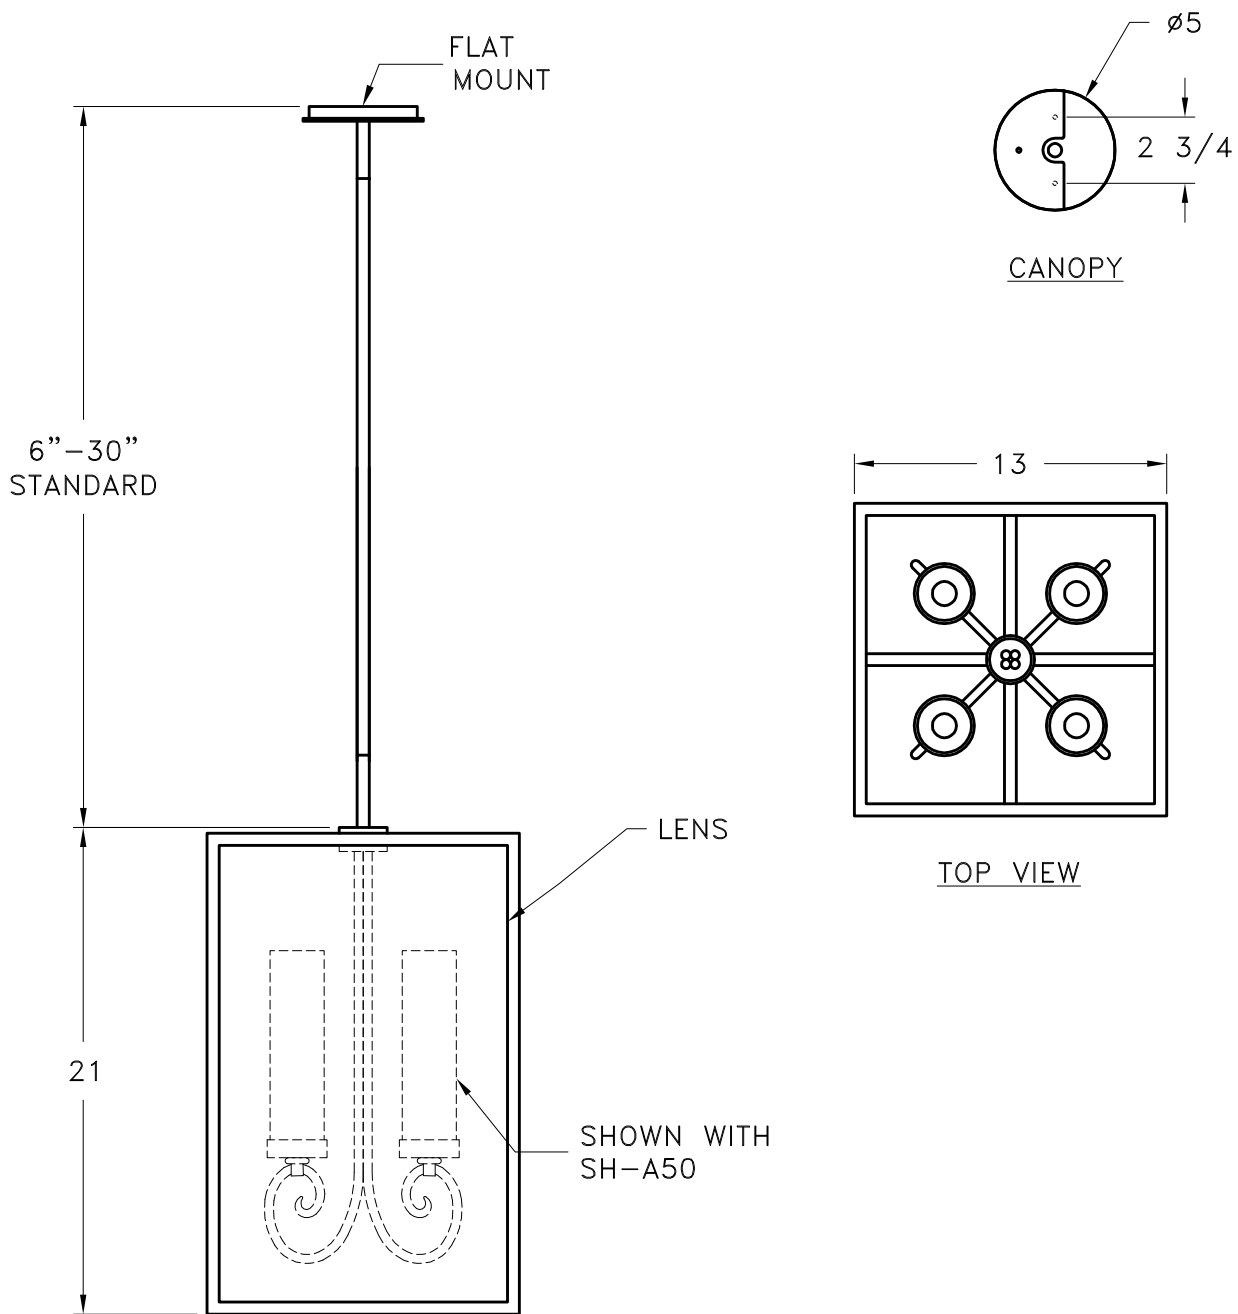

Location:

Product #: LA1027

Visit hammerton.com for product options and specifications.

Mounting Style: J	Electrical Type: INCANDESCENT
Approximate lbs.: 38	Bulb Qty: 4 Wattage: SEE SHADE
Finish: SEE WEB SITE FOR OPTIONS	Voltage: 120
Top Diffuser: OPEN	Socket Type: CANDELABRA
Bottom Diffuser: OPEN	UL Location: DRY

All fixtures created by Hammerton are handcrafted by artisans. Dimensions may vary up to 7/8".

© Copyright 2013. All rights in design, detail or invention of this drawing are reserved as the property of Hammerton. Any imitation or adaptation without written consent is strictly prohibited.