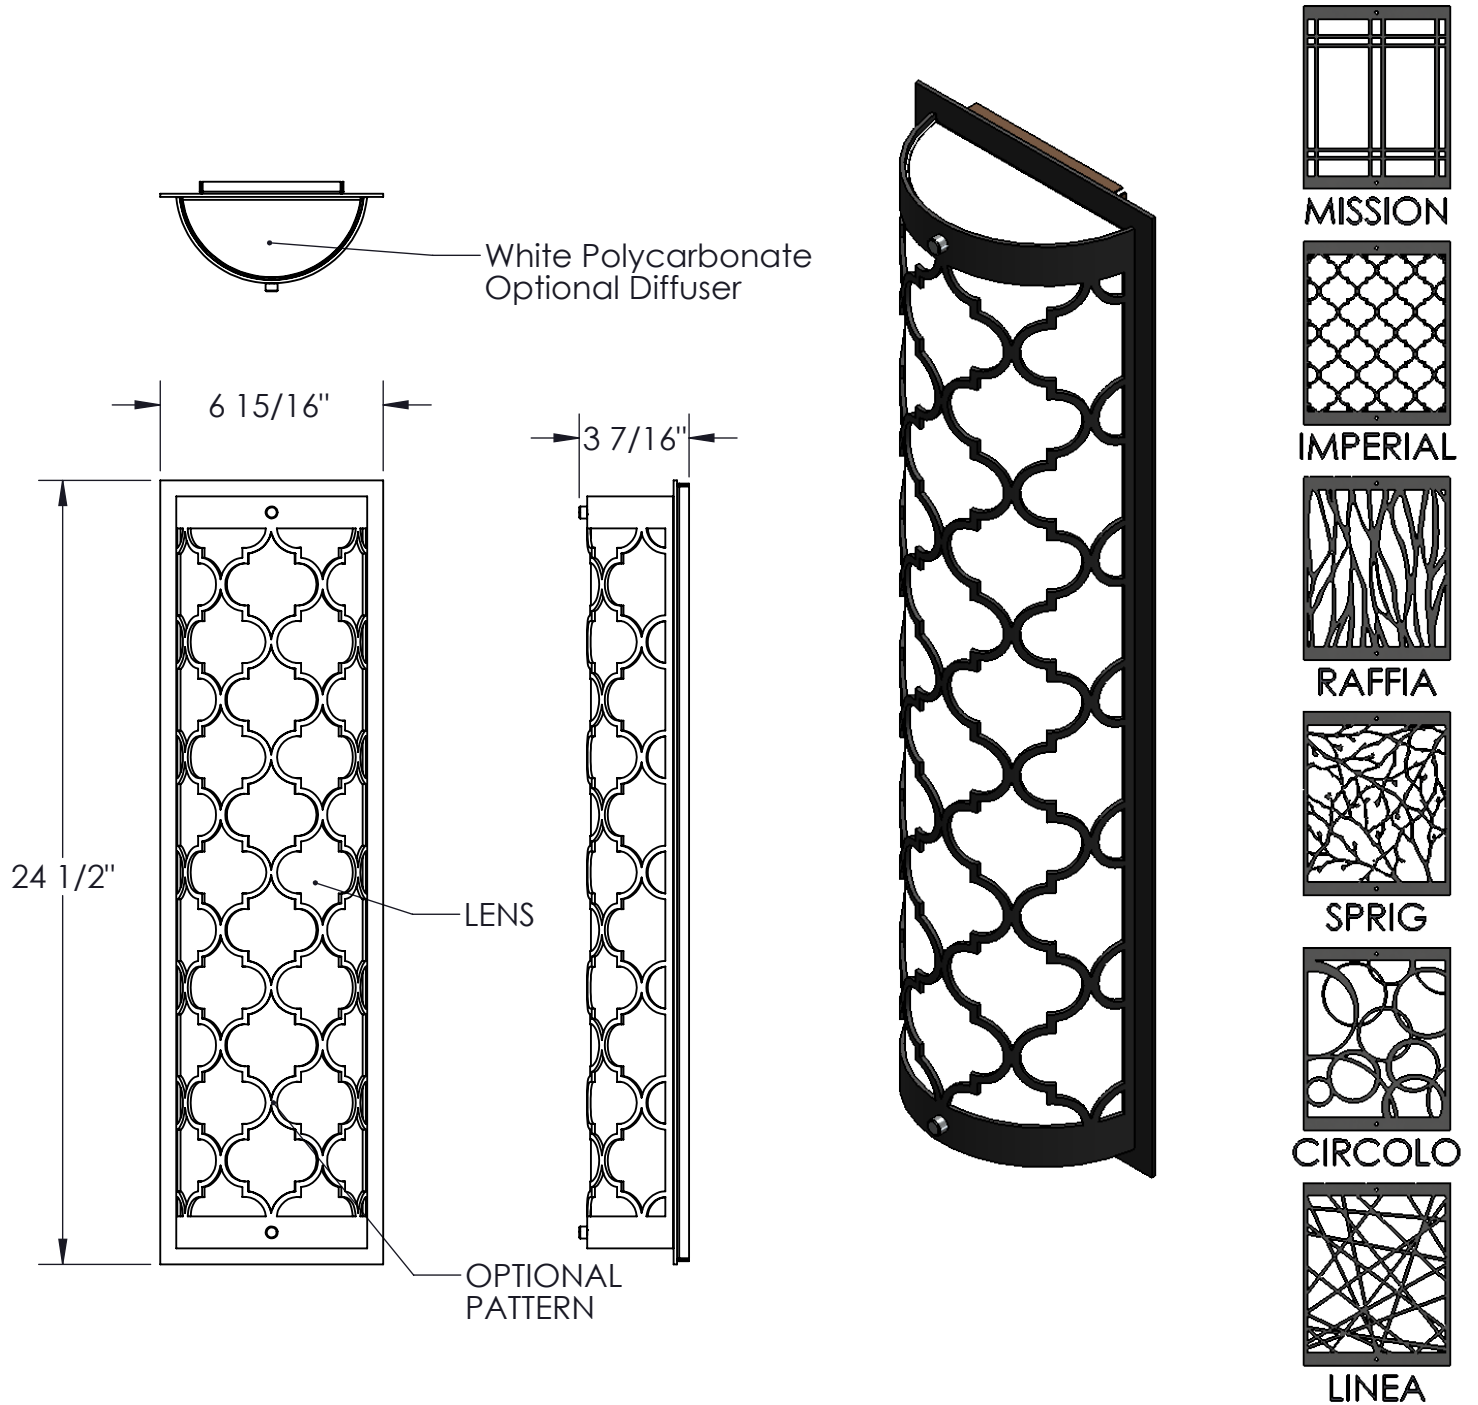

Approved By:

Product #: IDC0002-25

Date: 4/12/2018

Mounting Style: J-Box	Electrical Type: incandescent
Approximate lbs.: 6LBS	Bulb Qty: 3    Wattage: 40
Finish: STD Metallic's	Voltage: 120
Top Diffuser: Optional	Socket Type: E12
Bottom Diffuser: Optional	UL Location: Dry