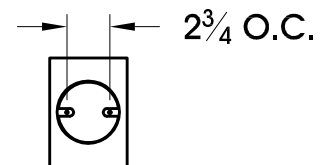

Location:

Product #: ID9249

Visit hammerton.com for product options and specifications.

Mounting Style: D	Electrical Type: INCANDESCENT
Approximate lbs.: 10	Bulb Qty: 1 Wattage: SEE SHADE
Finish: SEE WEB SITE FOR OPTIONS	Voltage: 120
Top Diffuser: N/A	Socket Type: CANDELABRA
Bottom Diffuser: N/A	UL Location: DRY

Mounting Detail

CAUTION
HARDWARE PACKET "D" MOUNTS
DIRECTLY TO J-BOX.

All fixtures created by Hammerton are handcrafted by artisans. Dimensions may vary up to 7/8".

©Copyright 2013. All rights in design, detail or invention of this drawing are reserved as the property of Hammerton. Any imitation or adaptation without written consent is strictly prohibited.