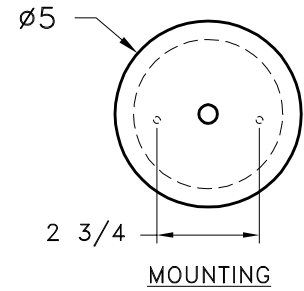

Location:

Product #: ID9249

Visit hammerton.com for product options and specifications.

Mounting Style: D	Electrical Type: INCANDESCENT
Approximate lbs.: 10	Bulb Qty: 1 Wattage: SEE SHADE
Finish: SEE WEB SITE FOR OPTIONS	Voltage: 120
Top Diffuser: N/A	Socket Type: CANDELABRA
Bottom Diffuser: N/A	UL Location: DRY

Mounting Detail

CAUTION
HARDWARE PACKET "D" MOUNTS
DIRECTLY TO J-BOX.

All fixtures created by Hammerton are handcrafted by artisans. Dimensions may vary up to 7/8".

©Copyright 2013. All rights in design, detail or invention of this drawing are reserved as the property of Hammerton. Any imitation or adaptation without written consent is strictly prohibited.