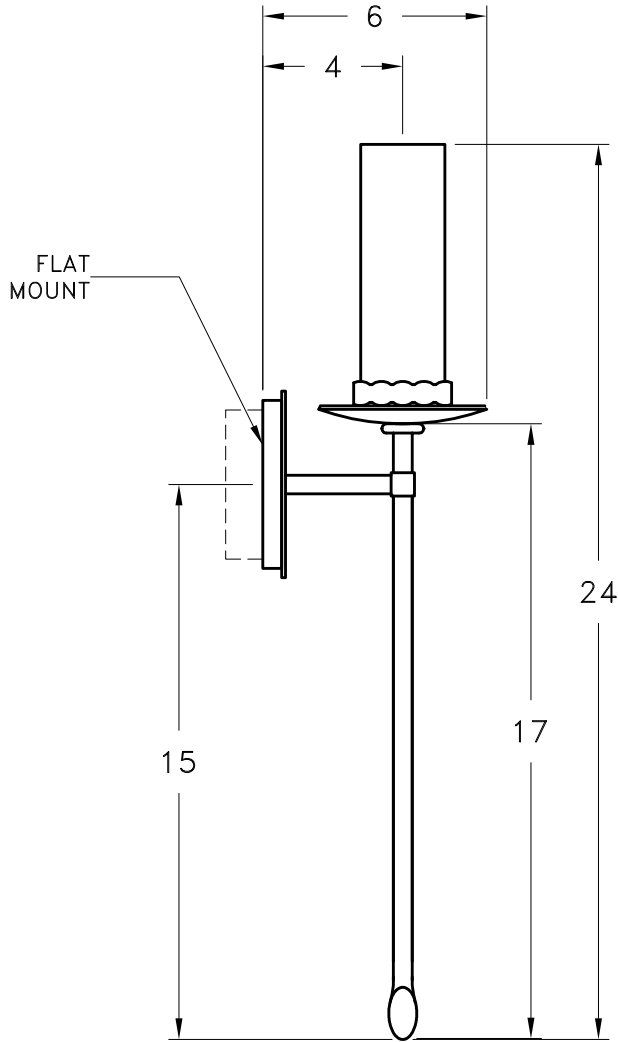

Location:

Product #: ID9249

Visit hammerton.com for product options and specifications.

Mounting Style: D	Electrical Type: INCANDESCENT
Approximate lbs.: 10	Bulb Qty: 1 Wattage: SEE SHADE
Finish: SEE WEB SITE FOR OPTIONS	Voltage: 120
Top Diffuser: N/A	Socket Type: CANDELABRA
Bottom Diffuser: N/A	UL Location: DRY

Mounting Detail

CAUTION
HARDWARE PACKET "D" MOUNTS
DIRECTLY TO J-BOX.

All fixtures created by Hammerton are handcrafted by artisans. Dimensions may vary up to 7/8".

©Copyright 2013. All rights in design, detail or invention of this drawing are reserved as the property of Hammerton. Any imitation or adaptation without written consent is strictly prohibited.