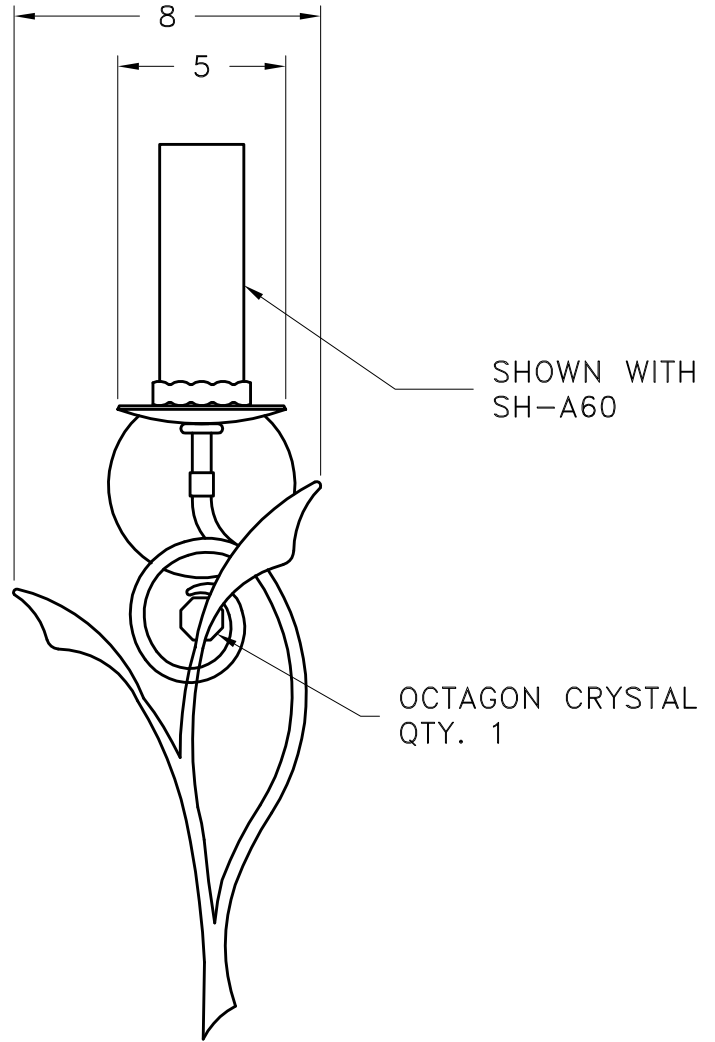

Location:

Product #: ID9249

Visit hammerton.com for product options and specifications.

Mounting Style: D	Electrical Type: INCANDESCENT
Approximate lbs.: 10	Bulb Qty: 1 Wattage: SEE SHADE
Finish: SEE WEB SITE FOR OPTIONS	Voltage: 120
Top Diffuser: N/A	Socket Type: CANDELABRA
Bottom Diffuser: N/A	UL Location: DRY

Mounting Detail

CAUTION
HARDWARE PACKET "D" MOUNTS
DIRECTLY TO J-BOX.

All fixtures created by Hammerton are handcrafted by artisans. Dimensions may vary up to 7/8".

©Copyright 2013. All rights in design, detail or invention of this drawing are reserved as the property of Hammerton. Any imitation or adaptation without written consent is strictly prohibited.