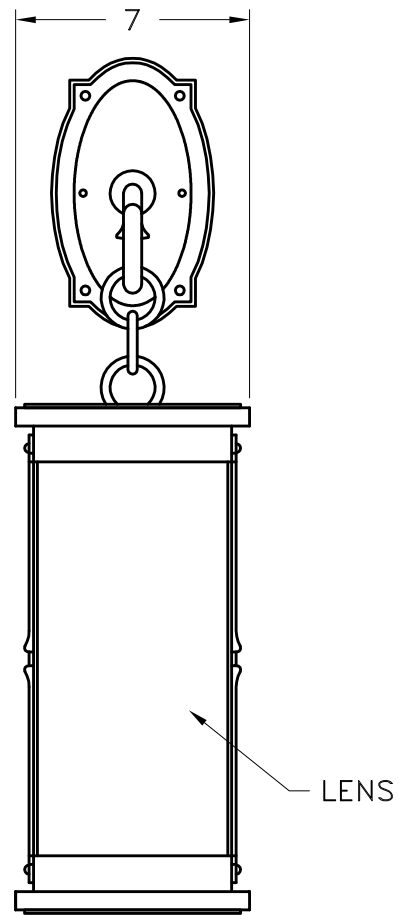

HAMMERTON

SPECIFICATION DRAWING

Location:

Product #: ID9212

MOUNTING

Visit hammerton.com for product options and specifications.

Mounting Style: D	Electrical Type: INCANDESCENT
Approximate lbs.: 15	Bulb Qty: 1 Wattage: 60
Finish: SEE WEB SITE FOR OPTIONS	Voltage: 120
Top Diffuser: OPEN	Socket Type: MEDIUM
Bottom Diffuser: OPEN	UL Location: DRY

All fixtures created by Hammerton are handcrafted by artisans. Dimensions may vary up to 7/8".

©Copyright 2012. All rights in design, detail or invention of this drawing are reserved as the property of Hammerton. Any imitation or adaptation without written consent is strictly prohibited.