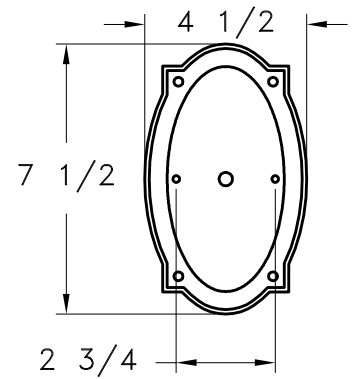

HAMMERTON

SPECIFICATION DRAWING

Location:

Product #: ID9212

MOUNTING

Visit hammerton.com for product options and specifications.

Mounting Style: D	Electrical Type: INCANDESCENT
Approximate lbs.: 15	Bulb Qty: 1 Wattage: 60
Finish: SEE WEB SITE FOR OPTIONS	Voltage: 120
Top Diffuser: OPEN	Socket Type: MEDIUM
Bottom Diffuser: OPEN	UL Location: DRY

All fixtures created by Hammerton are handcrafted by artisans. Dimensions may vary up to 7/8".

©Copyright 2012. All rights in design, detail or invention of this drawing are reserved as the property of Hammerton. Any imitation or adaptation without written consent is strictly prohibited.