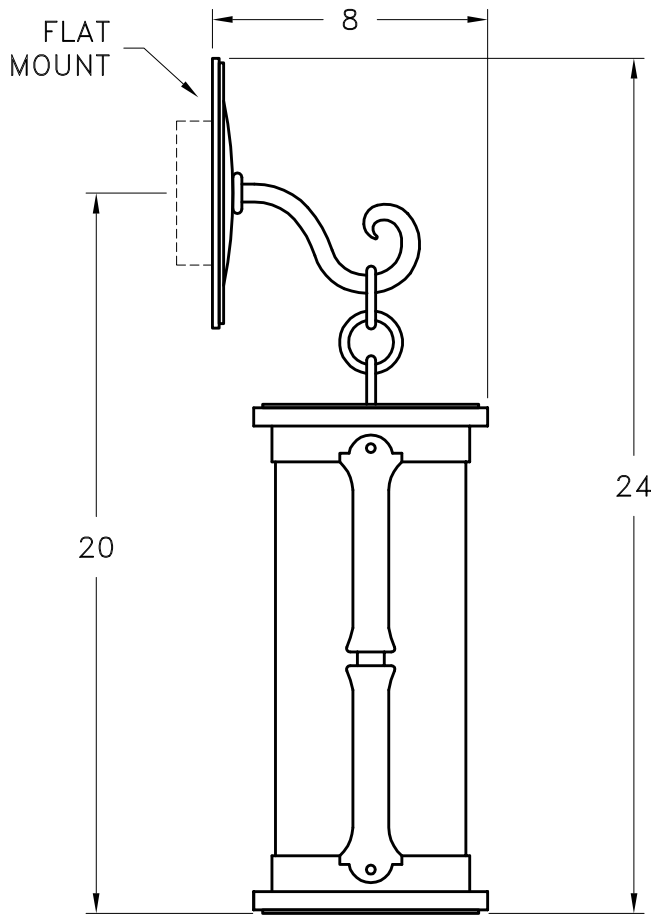

HAMMERTON

SPECIFICATION DRAWING

Location:

Product #: ID9212

MOUNTING

Visit hammerton.com for product options and specifications.

Mounting Style: D	Electrical Type: INCANDESCENT
Approximate lbs.: 15	Bulb Qty: 1 Wattage: 60
Finish: SEE WEB SITE FOR OPTIONS	Voltage: 120
Top Diffuser: OPEN	Socket Type: MEDIUM
Bottom Diffuser: OPEN	UL Location: DRY

All fixtures created by Hammerton are handcrafted by artisans. Dimensions may vary up to 7/8".

©Copyright 2012. All rights in design, detail or invention of this drawing are reserved as the property of Hammerton. Any imitation or adaptation without written consent is strictly prohibited.