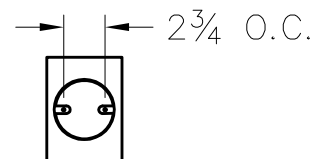

Mounting Detail

CAUTION
HARDWARE PACKET "D"
MOUNTS DIRECTLY TO
J-BOX.