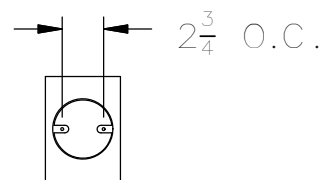

Approved By:

Product #: ID2278

Date: 7/20/2016

Mounting Style: FLAT	Electrical Type: INCANDESCENT
Approximate lbs.:	Bulb Qty: 1    Wattage: 40
Finish: SEE WEBSITE FOR OPTIONS	Voltage: 120
Top Diffuser: OPEN	Socket Type: CANDEALBRA
Bottom Diffuser: CLOSED	UL Location: DRY

Mounting Detail

**CAUTION**  
HARDWARE PACKET "D"  
MOUNTS DIRECTLY TO  
J-BOX.

All fixtures created by Hammerton are handcrafted by artisans—dimensions may vary.

© Copyright 2015. All rights in design, detail or invention of this drawing are reserved as the property of Hammerton. Any imitation or adaptation without written consent is strictly prohibited.