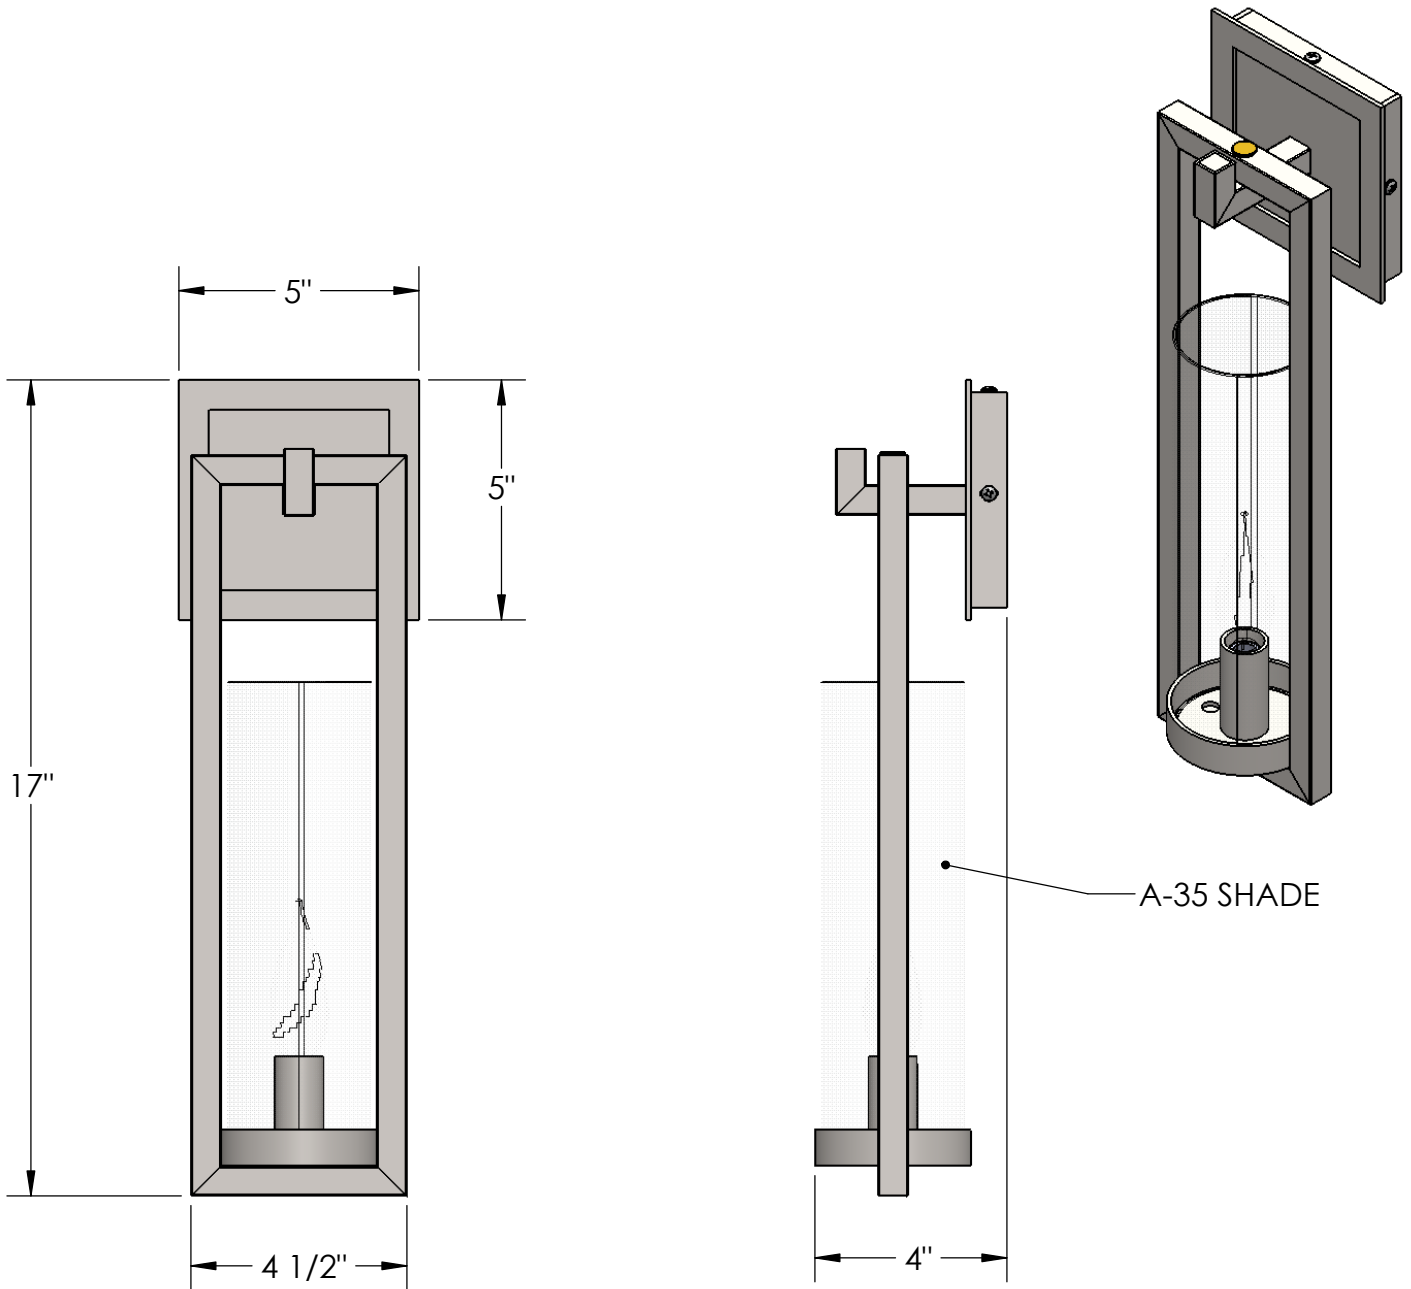

Approved By:

Product #: ID2278

Date: 7/20/2016

Mounting Style: FLAT	Electrical Type: INCANDESCENT
Approximate lbs.:	Bulb Qty: 1    Wattage: 40
Finish: SEE WEBSITE FOR OPTIONS	Voltage: 120
Top Diffuser: OPEN	Socket Type: CANDEALBRA
Bottom Diffuser: CLOSED	UL Location: DRY

Mounting Detail

**CAUTION**  
HARDWARE PACKET "D"  
MOUNTS DIRECTLY TO  
J-BOX.

All fixtures created by Hammerton are handcrafted by artisans—dimensions may vary.

© Copyright 2015. All rights in design, detail or invention of this drawing are reserved as the property of Hammerton. Any imitation or adaptation without written consent is strictly prohibited.