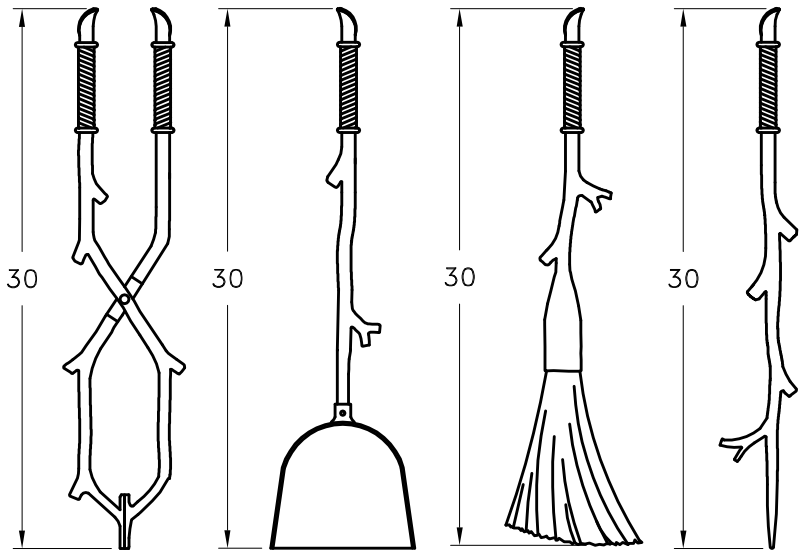

Location:

Product #: FT7088

SEE WEB SITE FOR MOTIF OPTION

Visit [hammerton.com](http://hammerton.com) for product options and specifications.

Mounting Style: N/A	Electrical Type: N/A	Mounting Detail
Approximate lbs.: 40	Bulb Qty: N/A Wattage: N/A	
Finish: SEE WEB SITE FOR OPTIONS	Voltage: N/A	
Top Diffuser: N/A	Socket Type: N/A	
Bottom Diffuser: N/A	UL Location: N/A	

All fixtures created by Hammerton are handcrafted by artisans. Dimensions may vary up to 1/8".

©Copyright 2013. All rights in design, detail or invention of this drawing are reserved as the property of Hammerton. Any imitation or adaptation without written consent is strictly prohibited.