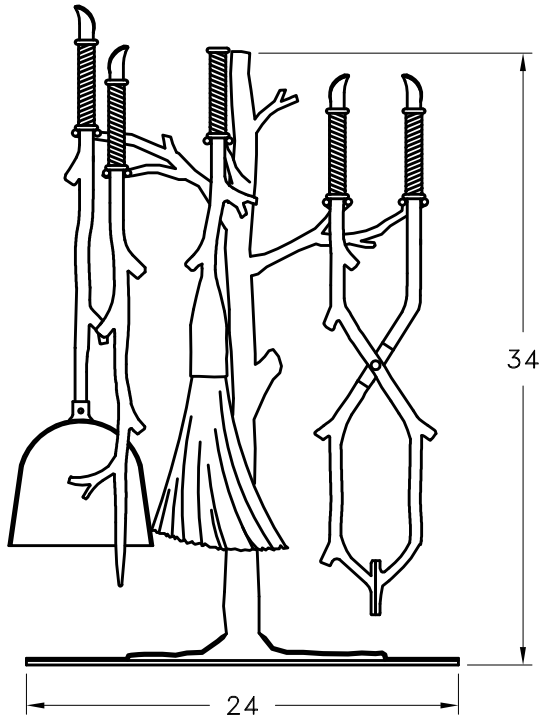

Location:

Product #: FT7088

SEE WEB SITE FOR MOTIF OPTION

Visit [hammerton.com](http://hammerton.com) for product options and specifications.

Mounting Style: N/A	Electrical Type: N/A	Mounting Detail
Approximate lbs.: 40	Bulb Qty: N/A Wattage: N/A	
Finish: SEE WEB SITE FOR OPTIONS	Voltage: N/A	
Top Diffuser: N/A	Socket Type: N/A	
Bottom Diffuser: N/A	UL Location: N/A	

All fixtures created by Hammerton are handcrafted by artisans. Dimensions may vary up to 1/8".

©Copyright 2013. All rights in design, detail or invention of this drawing are reserved as the property of Hammerton. Any imitation or adaptation without written consent is strictly prohibited.