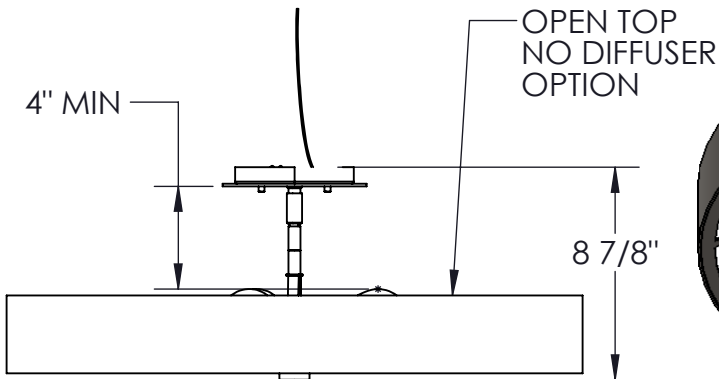

Approved By:

Product #: CDC0007-24

Date: 4/12/2018

Mounting Style: Flat	Electrical Type: incandescent
Approximate lbs.: 14LBS	Bulb Qty: 3 Wattage: 40
Finish: STD Metallic's	Voltage: 120
Top Diffuser: N/A	Socket Type: E26
Bottom Diffuser: N/A	UL Location: Dry

Mounting Detail

UL APPROVED
J-BOX

CAUTION
HARDWARE PACKET "E"
MOUNTS DIRECTLY TO J-BOX.

All fixtures created by Hammerton are handcrafted by artisans—dimensions may vary.

© Copyright 2015. All rights in design, detail or invention of this drawing are reserved as the property of Hammerton. Any imitation or adaptation without written consent is strictly prohibited.

Hammerton Inc. 217 Wright Brothers Dr. Salt Lake City, UT 84146 (801) 973-8095