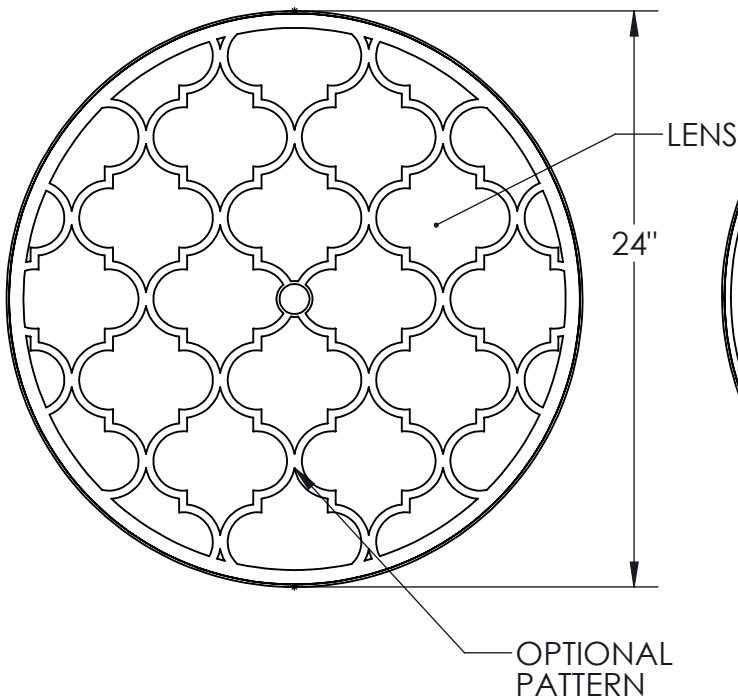

Approved By:

Product #: CDC0007-24

Date: 4/12/2018

Mounting Style: Flat	Electrical Type: incandescent
Approximate lbs.: 14LBS	Bulb Qty: 3 Wattage: 40
Finish: STD Metallic's	Voltage: 120
Top Diffuser: N/A	Socket Type: E26
Bottom Diffuser: N/A	UL Location: Dry

Mounting Detail

UL APPROVED
J-BOX

CAUTION
HARDWARE PACKET "E"
MOUNTS DIRECTLY TO J-BOX.

All fixtures created by Hammerton are handcrafted by artisans—dimensions may vary.

© Copyright 2015. All rights in design, detail or invention of this drawing are reserved as the property of Hammerton. Any imitation or adaptation without written consent is strictly prohibited.

Hammerton Inc. 217 Wright Brothers Dr. Salt Lake City, UT 84146 (801) 973-8095