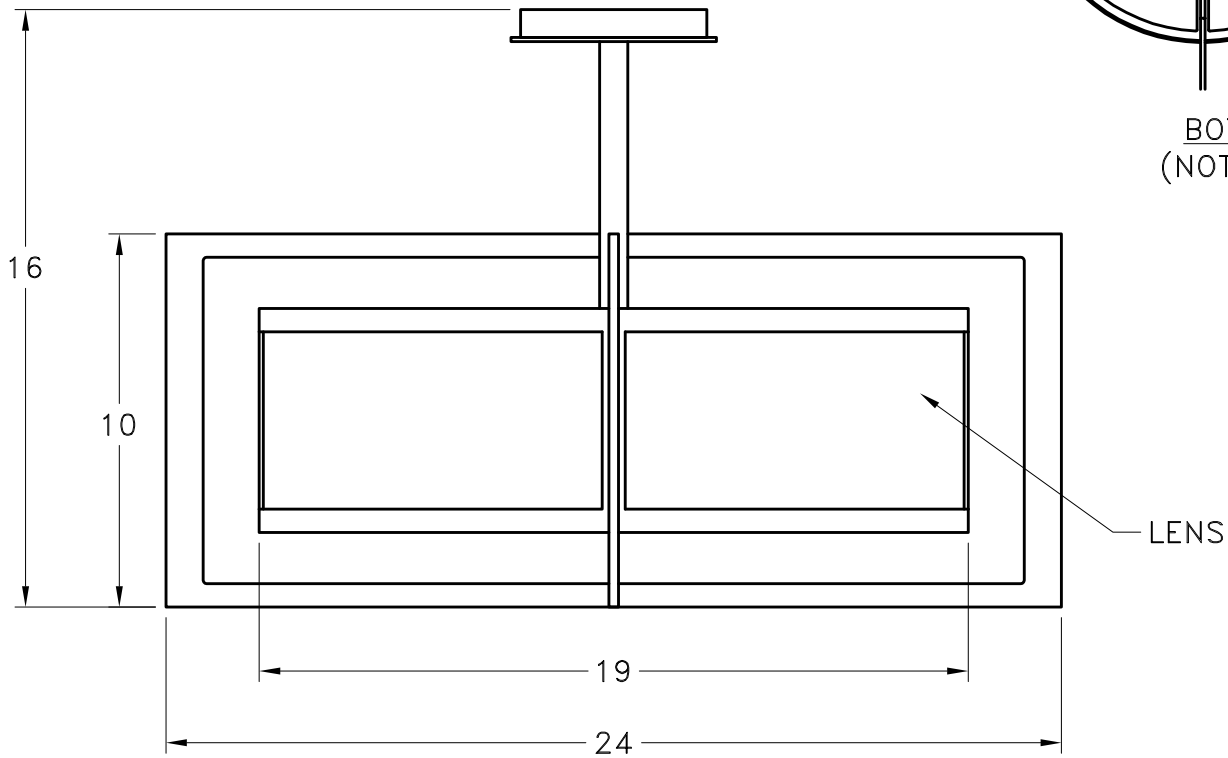

Location:

Product #: CL2301

Visit hammerton.com for product options and specifications.

Mounting Style: J	Electrical Type: INCANDESCENT
Approximate lbs.: 45	Bulb Qty: 4 Wattage: 60
Finish: SEE WEB SITE FOR OPTIONS	Voltage: 120
Top Diffuser: OPEN	Socket Type: MEDIUM
Bottom Diffuser: SAME AS LENS	UL Location: DRY

CAUTION
HARDWARE PACKET "J"
MOUNTS DIRECTLY TO
J-BOX.

All fixtures created by Hammerton are handcrafted by artisans. Dimensions may vary up to 7/8".

©Copyright 2016. All rights in design, detail or invention of this drawing are reserved as the property of Hammerton. Any imitation or adaptation without written consent is strictly prohibited.