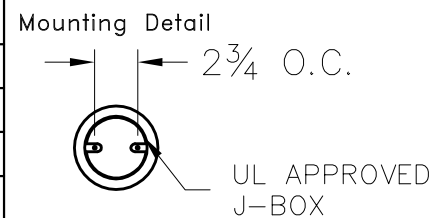

Location:

Product #: CL2301

Visit hammerton.com for product options and specifications.

Mounting Style: J	Electrical Type: INCANDESCENT
Approximate lbs.: 45	Bulb Qty: 4 Wattage: 60
Finish: SEE WEB SITE FOR OPTIONS	Voltage: 120
Top Diffuser: OPEN	Socket Type: MEDIUM
Bottom Diffuser: SAME AS LENS	UL Location: DRY

CAUTION
HARDWARE PACKET "J"
MOUNTS DIRECTLY TO
J-BOX.

All fixtures created by Hammerton are handcrafted by artisans. Dimensions may vary up to 7/8".

©Copyright 2016. All rights in design, detail or invention of this drawing are reserved as the property of Hammerton. Any imitation or adaptation without written consent is strictly prohibited.