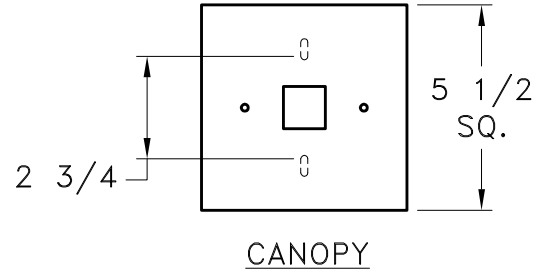

Location:

Product #: CL2301

Visit hammerton.com for product options and specifications.

Mounting Style: J	Electrical Type: INCANDESCENT
Approximate lbs.: 45	Bulb Qty: 4 Wattage: 60
Finish: SEE WEB SITE FOR OPTIONS	Voltage: 120
Top Diffuser: OPEN	Socket Type: MEDIUM
Bottom Diffuser: SAME AS LENS	UL Location: DRY

CAUTION
HARDWARE PACKET "J"
MOUNTS DIRECTLY TO
J-BOX.

All fixtures created by Hammerton are handcrafted by artisans. Dimensions may vary up to 7/8".

©Copyright 2016. All rights in design, detail or invention of this drawing are reserved as the property of Hammerton. Any imitation or adaptation without written consent is strictly prohibited.