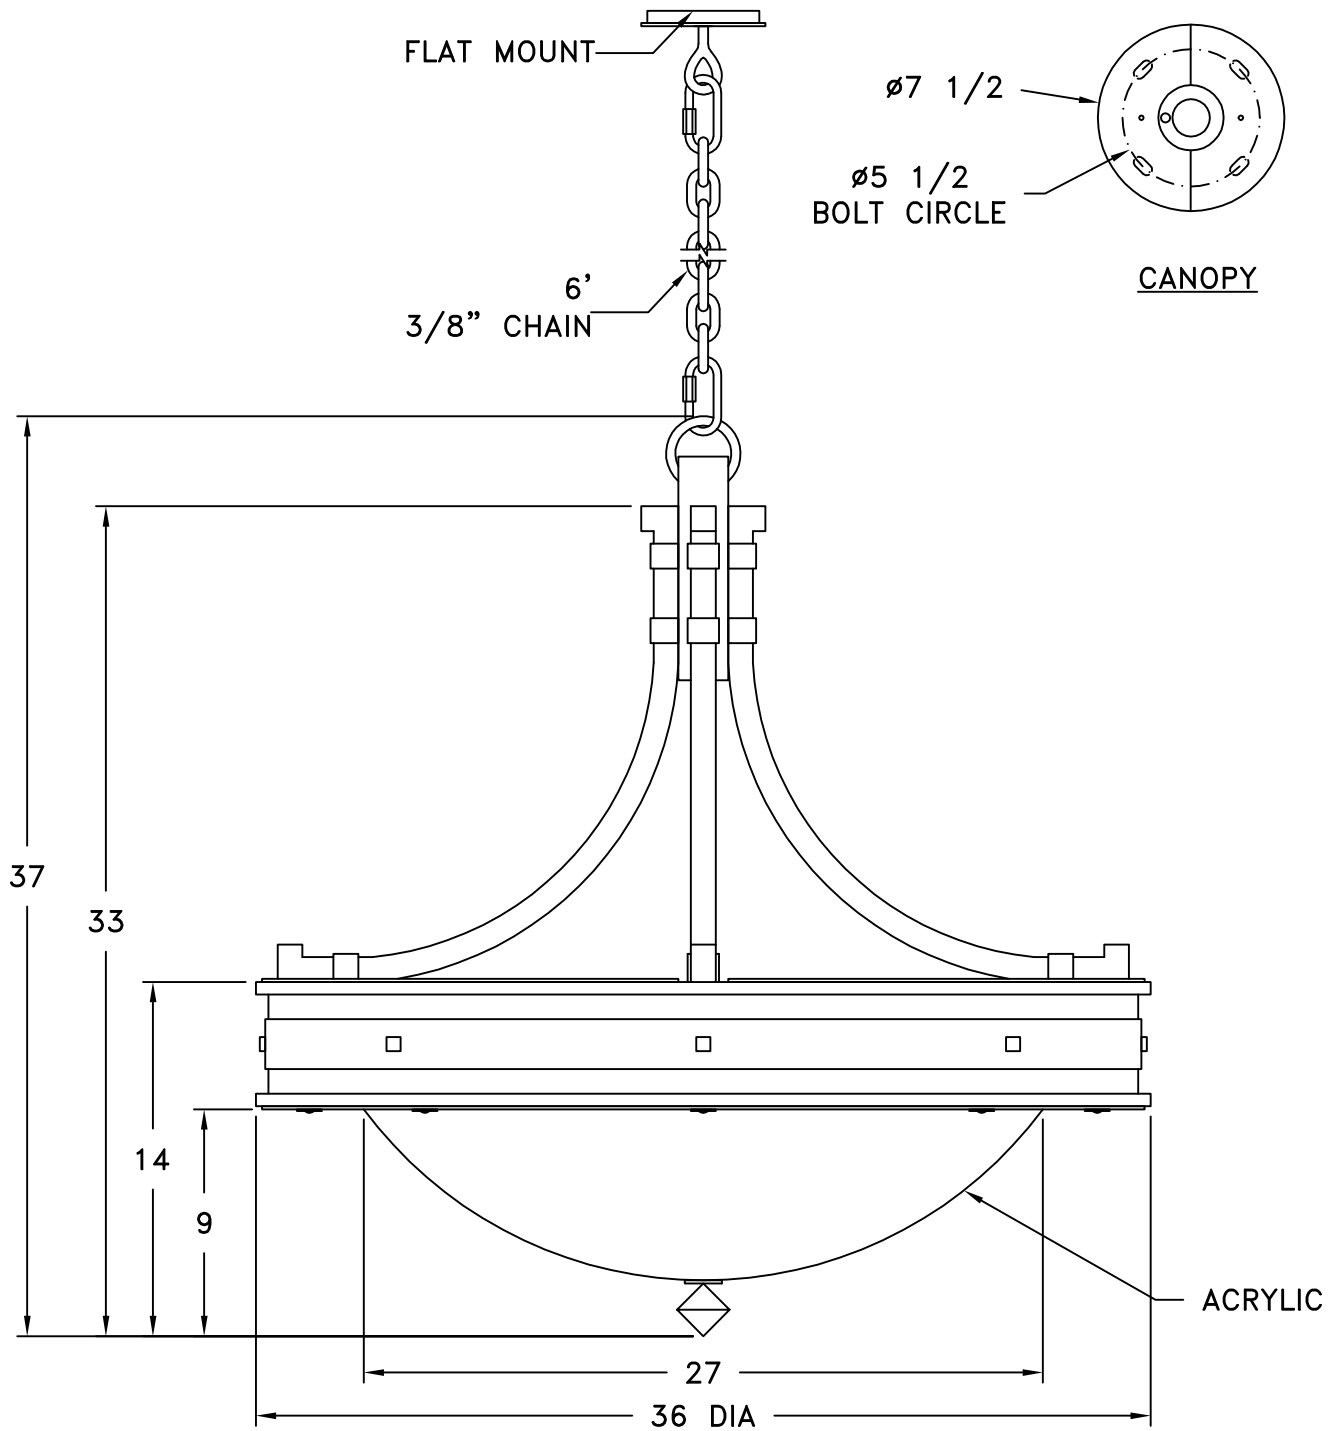

Location:

Product #: CH8049

Visit hammerton.com for product options and specifications.

Mounting Style: A	Electrical Type: INCANDESCENT
Approximate lbs.: 130	Bulb Qty: 6 Wattage: 75
Finish: SEE WEB SITE FOR OPTIONS	Voltage: 120
Top Diffuser: FINE MESH	Socket Type: MEDIUM
Bottom Diffuser: N/A	UL Location: DRY

CAUTION

HARDWARE PACKET "A"
MOUNTS DIRECTLY TO
BUILDING STRUCTURE.

All fixtures created by Hammerton are handcrafted by artisans. Dimensions may vary up to 7/8".

©Copyright 2013. All rights in design, detail or invention of this drawing are reserved as the property of Hammerton. Any imitation or adaptation without written consent is strictly prohibited.