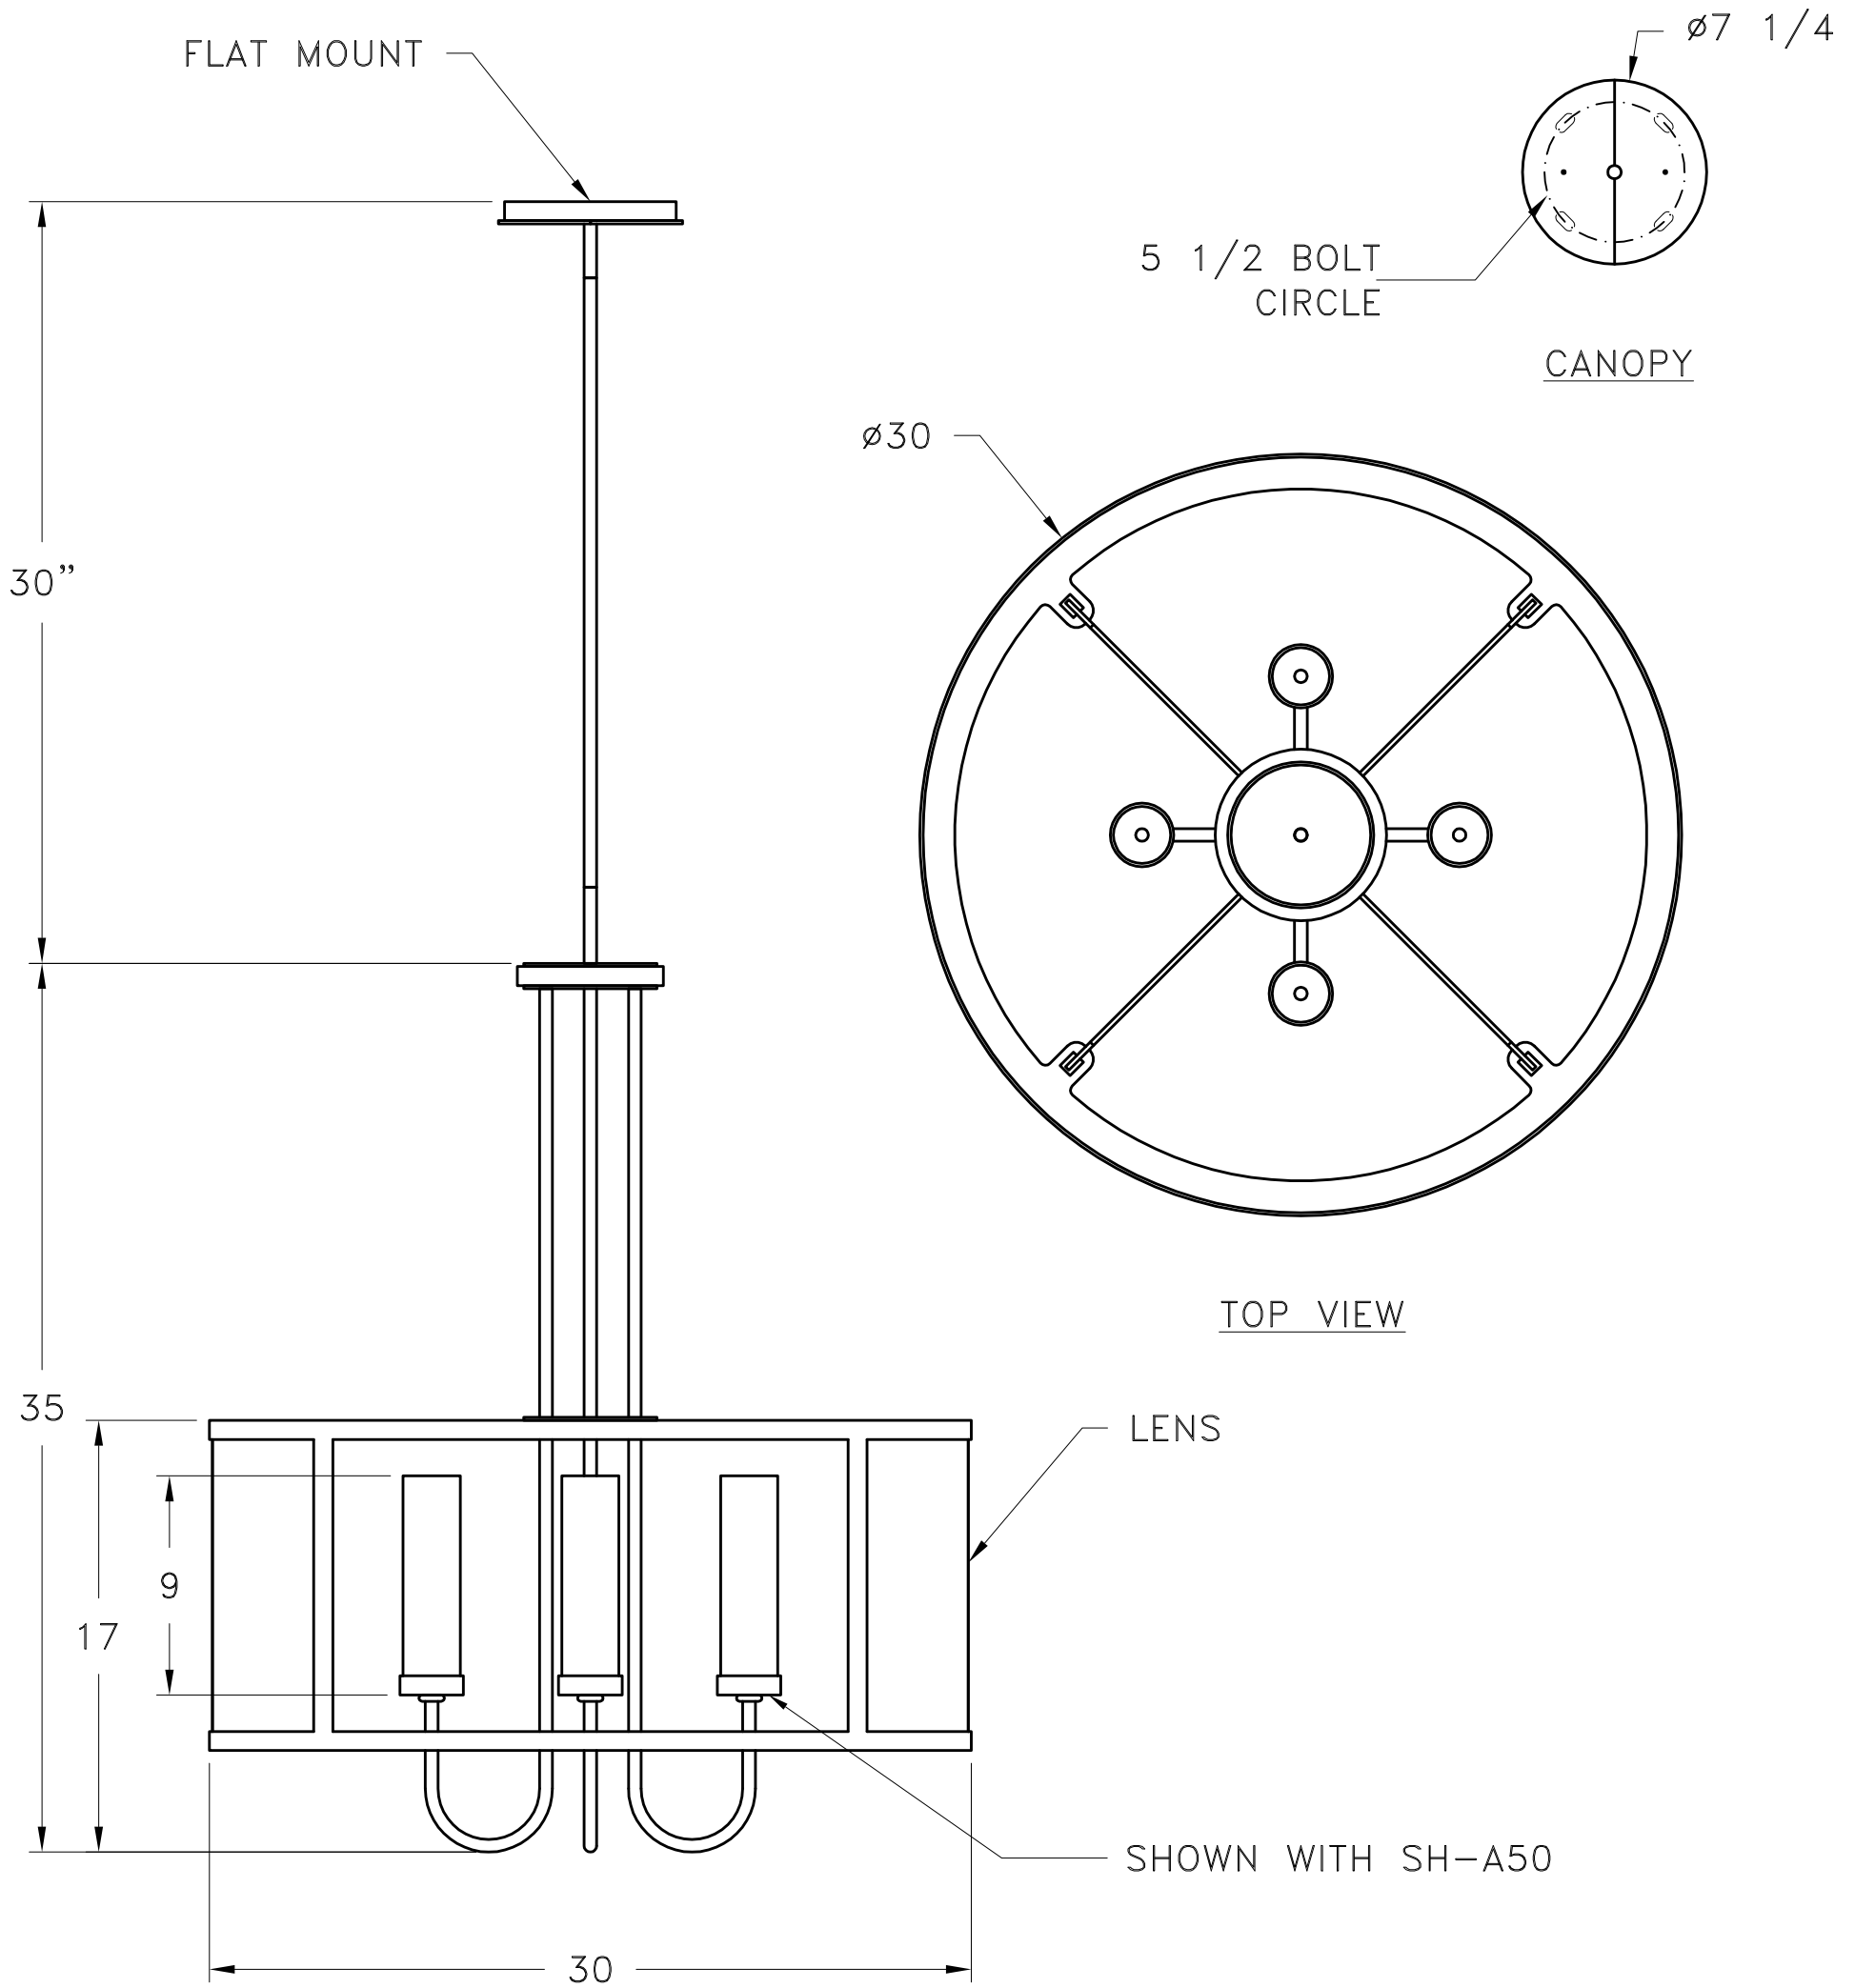

Location:

Product #: CH2171

Visit hammerton.com for product options and specifications.

Mounting Style: A	Electrical Type: INCANDESCENT
Approximate lbs.: 50	Bulb Qty: 4 Wattage: SEE SHADE
Finish: SEE WEB SITE FOR OPTIONS	Voltage: 120
Top Diffuser: OPEN	Socket Type: CANDELABRA
Bottom Diffuser: OPEN	UL Location: DRY

Mounting Detail

CAUTION
HARDWARE PACKET "A"
MOUNTS DIRECTLY TO
BUILDING STRUCTURE.

All fixtures created by Hammerton are handcrafted by artisans. Dimensions may vary up to 7/8".

©Copyright 2013. All rights in design, detail or invention of this drawing are reserved as the property of Hammerton. Any imitation or adaptation without written consent is strictly prohibited.