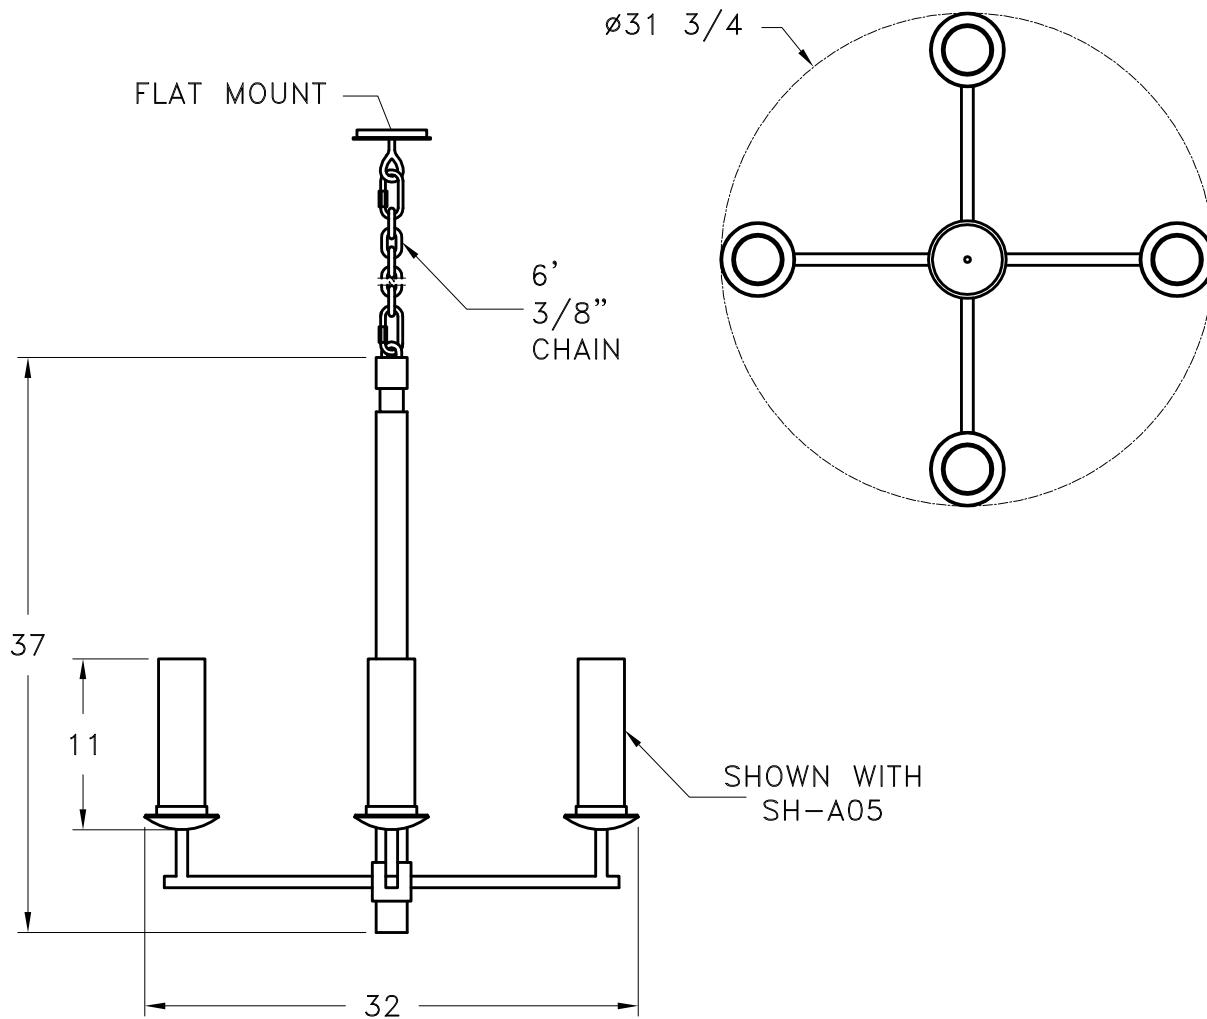

Location:

Product #: CH2055

Visit hammerton.com for product options and specifications.

Mounting Style: J	Electrical Type: INCANDESCENT
Approximate lbs.: 25	Bulb Qty: 4 Wattage: SEE SHADE
Finish: SEE WEB SITE FOR OPTIONS	Voltage: 120
Top Diffuser: N/A	Socket Type: CANDELABRA
Bottom Diffuser: N/A	UL Location: DRY

Mounting Detail

2 3/4 O.C.

CAUTION

HARDWARE PACKET "J" MOUNTS DIRECTLY TO J-BOX.

All fixtures created by Hammerton are handcrafted by artisans. Dimensions may vary up to 7/8".

©Copyright 2013. All rights in design, detail or invention of this drawing are reserved as the property of Hammerton. Any imitation or adaptation without written consent is strictly prohibited.