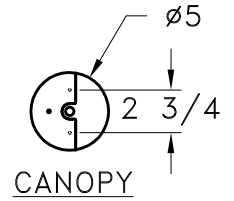

Location:

Product #: CH2055

Visit hammerton.com for product options and specifications.

Mounting Style: J	Electrical Type: INCANDESCENT
Approximate lbs.: 25	Bulb Qty: 4 Wattage: SEE SHADE
Finish: SEE WEB SITE FOR OPTIONS	Voltage: 120
Top Diffuser: N/A	Socket Type: CANDELABRA
Bottom Diffuser: N/A	UL Location: DRY

Mounting Detail

2 3/4 O.C.

CAUTION

HARDWARE PACKET "J" MOUNTS DIRECTLY TO J-BOX.

All fixtures created by Hammerton are handcrafted by artisans. Dimensions may vary up to 7/8".

©Copyright 2013. All rights in design, detail or invention of this drawing are reserved as the property of Hammerton. Any imitation or adaptation without written consent is strictly prohibited.